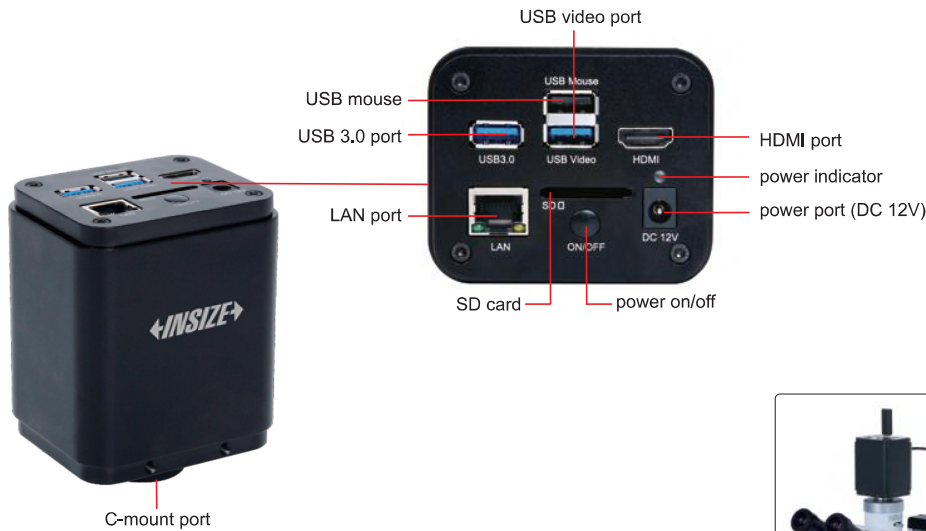

WIRELESS AD-HOC NETWORK

AUTOMATIC IMAGE STITCHING

FOCUS STACKING

WIFI 4K CAMERA FOR MICROSCOPES CODE ISM-MP8B

- 4K high-definition image
- Can be connected with displays or computers
- Built-in simple measuring software for display, without computer
- Professional measuring software for computers is included
- 4K HDMI/LAN/USB multiple video outputs
- 4K/1080P automatically switched by display resolution
- Focus stacking, automatic image stitching
- Wireless network or wired network

SPECIFICATION

Sensor	1/1.2" CMOS
Pixel	8M
Resolution	3840×2160, 1920×1080
Single pixel	2.9×2.9µm
Frame rate	60fps@3840×2160 (HDMI) 30fps@3840×2160 (LAN) 30fps@3840×2160 (USB)
Binning	1×1
Exposure	0.04~1000ms
Output	HDMI/USB/LAN
Lens connection	C-mount
Power supply	DC 12V 1A
Dimension (L×W×H)	80×65×105mm
Weight	700g

CONNECTION

HDMI	comply with HDMI 2.0 standard 4K/1080P automatically switched by display resolution
LAN	H264 encoded video bandwidth adjustment in real time DHCP configuration or manual configuration unicast/multicast configuration
WLAN	connecting 5G WLAN adapter (USB 3.0 interface) in AP/STA mode
COMPUTER	connecting USB video port of PC for video transmission H264/MJPEG format video

STANDARD DELIVERY

Main unit	1 pc
32G SD card	1 pc
USB mouse	1 pc
HDMI2.0 cable	1 pc
USB3.0 cable	1 pc
USB wlan adapter	1 pc
Wlan cable	1 pc
Glass calibration ruler	1 pc
Calibration plate	1 pc
Software	1 pc
Power adapter	1 pc