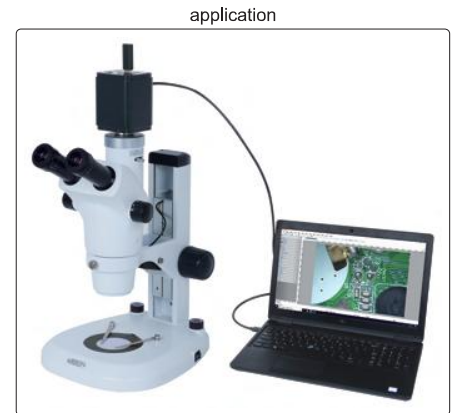

WIRELESS AD-HOC NETWORK

AUTOMATIC IMAGE STITCHING

FOCUS STACKING

WIFI 4K CAMERA FOR MICROSCOPES CODE ISM-MP8B

- 4K high-definition image
- Can be connected with displays or computers
- Built-in simple measuring software for display, without computer
- Professional measuring software for computers is included
- 4K HDMI/LAN/USB multiple video outputs
- 4K/1080P automatically switched by display resolution
- Focus stacking, automatic image stitching
- Wireless network or wired network

SPECIFICATION

Sensor	1/1.2" CMOS
Pixel	8M
Resolution	3840×2160, 1920×1080
Single pixel	2.9×2.9µm
Frame rate	60fps@3840×2160 (HDMI) 30fps@3840×2160 (LAN) 30fps@3840×2160 (USB)
Binning	1×1
Exposure	0.04~1000ms
Output	HDMI/USB/LAN
Lens connection	C-mount
Power supply	DC 12V 1A
Dimension (L×W×H)	80×65×105mm
Weight	700g

COMPUTER

Operation system	Windows 7/8/10/11
CPU	Intel Core 2 2.8Hz
Memory	2GB
USB port	USB 3.0 or USB 2.0 port
Display	17"

PROFESSIONAL MEASURING SOFTWARE (INCLUDED, FOR COMPUTERS)

Measuring tools:

-  measure length of line or distance between two points
-  measure rectangle
-  measure distance between two parallel lines
-  measure width and diameter of ring
-  measure angle
-  measure diameter, length, perimeter angle of arc
-  measure radius, girth and area of circle
-  measure area of polygon
-  measure axis lengths, girth and area of ellipse
-  measure center distance between two circles
-  calibration
-  measure length of open curve