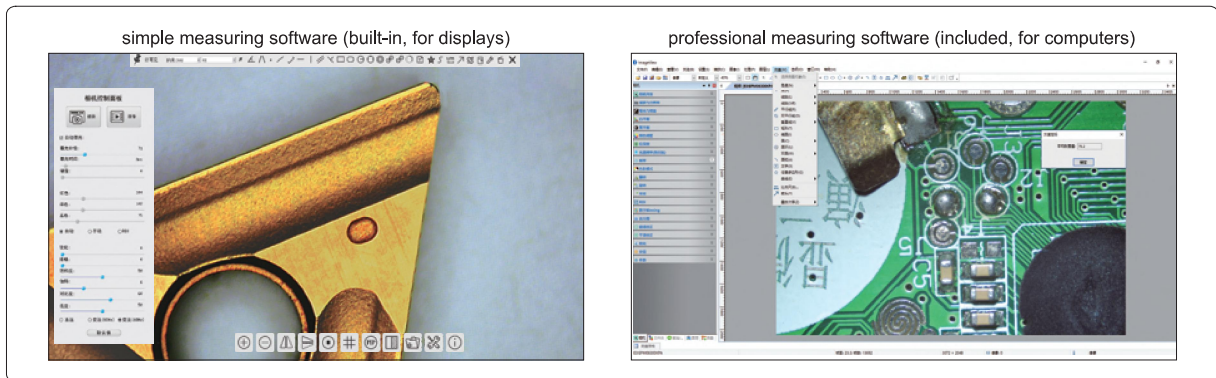

WIRELESS AD-HOC NETWORK

AUTOMATIC IMAGE STITCHING

FOCUS STACKING

WIFI 4K CAMERA FOR MICROSCOPES CODE ISM-MP8B

- 4K high-definition image
- Can be connected with displays or computers
- Built-in simple measuring software for display, without computer
- Professional measuring software for computers is included
- 4K HDMI/LAN/USB multiple video outputs
- 4K/1080P automatically switched by display resolution
- Focus stacking, automatic image stitching
- Wireless network or wired network

CONNECTION

HDMI	comply with HDMI 2.0 standard 4K/1080P automatically switched by display resolution
LAN	H264 encoded video bandwidth adjustment in real time DHCP configuration or manual configuration unicast/multicast configuration
WLAN	connecting 5G WLAN adapter (USB 3.0 interface) in AP/STA mode
COMPUTER	connecting USB video port of PC for video transmission H264/MJPEG format video

COMPUTER

Operation system	Windows 7/8/10/11
CPU	Intel Core 2 2.8Hz
Memory	2GB
USB port	USB 3.0 or USB 2.0 port
Display	17"

PROFESSIONAL MEASURING SOFTWARE (INCLUDED, FOR COMPUTERS)

Measuring tools:

-  measure length of line or distance between two points
-  measure rectangle
-  measure distance between two parallel lines
-  measure width and diameter of ring
-  measure angle
-  measure diameter, length, perimeter angle of arc
-  measure radius, girth and area of circle
-  measure area of polygon
-  measure axis lengths, girth and area of ellipse
-  measure center distance between two circles
-  calibration
-  measure length of open curve