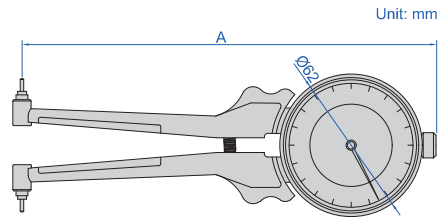

INTERNAL DIAL CALIPER GAUGES WITH INTERCHANGEABLE POINTS

2223-153

Code	Range	Dial indicator range	Graduation	Accuracy	A	L	Remark
2223-35	20-35mm	2mm	0.01mm	±0.02mm	164mm	<70mm	supplied with 7 pairs of points
2223-62	30-62mm	2mm	0.01mm	±0.02mm	170mm	<75mm	supplied with 5 pairs of points
2223-153	55-153mm	2mm	0.01mm	±0.02mm	179mm	<90mm	supplied with 6 pairs of points