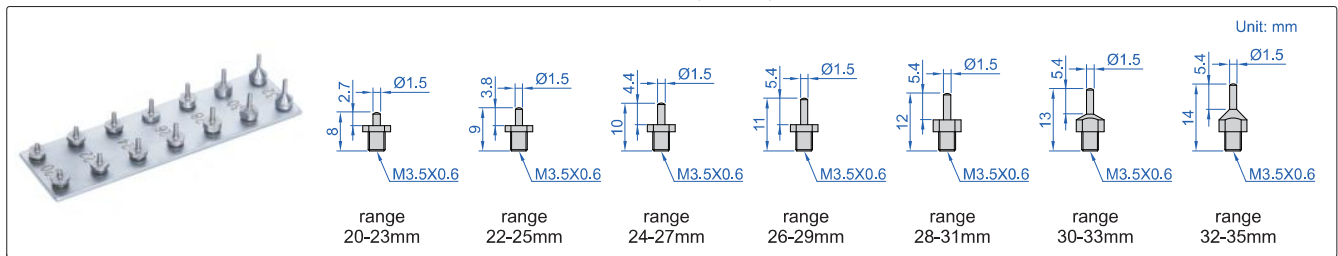

Code	Range	Dial indicator range	Graduation	Accuracy	A	L	Remark
2223-35	20-35mm	2mm	0.01mm	±0.02mm	164mm	<70mm	supplied with 7 pairs of points
2223-62	30-62mm	2mm	0.01mm	±0.02mm	170mm	<75mm	supplied with 5 pairs of points
2223-153	55-153mm	2mm	0.01mm	±0.02mm	179mm	<90mm	supplied with 6 pairs of points

2223-35 points (included)