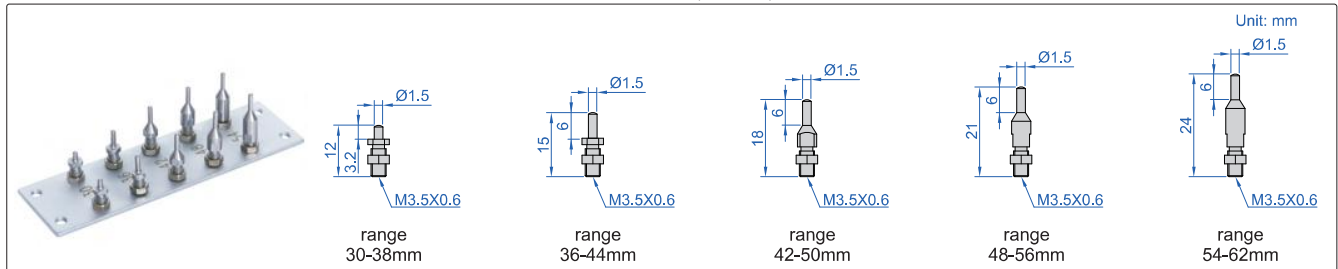

2223-62 points (included)