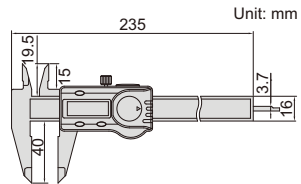

PLASTIC DIGITAL CALIPER

ATTENTION:
NO DATA OUTPUT

- Non waterproof
- Made of hard plastic, non-magnetic and non electric conductive
- Prevent workpieces from scratching by calipers
- Resolution: 0.01mm/0.0005"
- Buttons: on/off, zero, mm/inch
- Battery CR2032, automatic power off

1139-150

Code	Range	Accuracy
1139-150	0-150mm/0-6"	±0.1mm