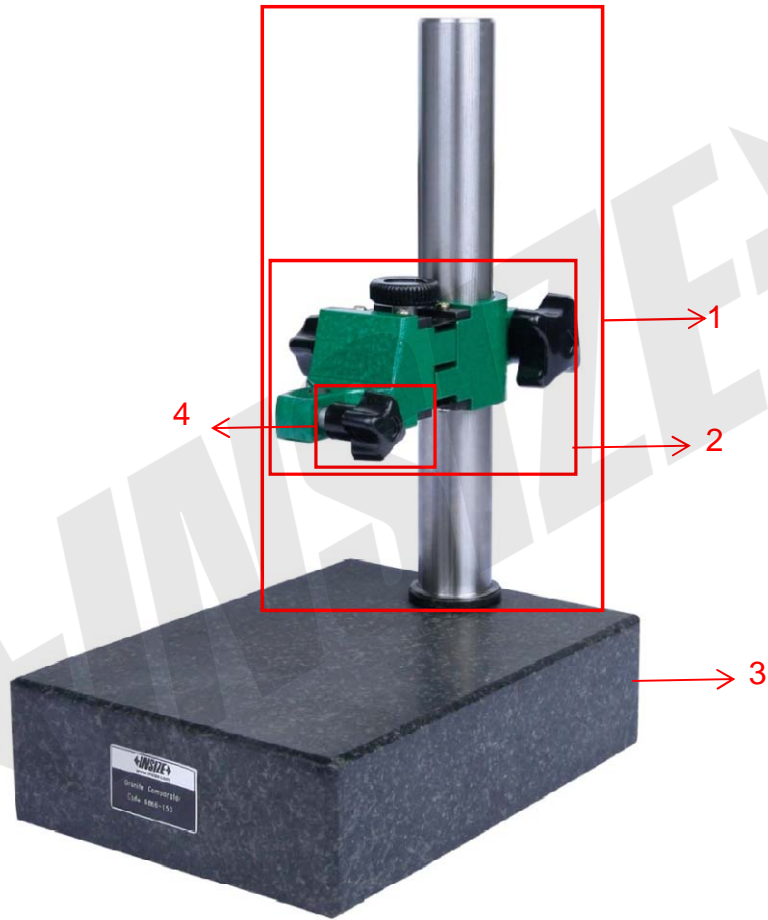

Spare parts for granite comparator stand 6866-150

| Part NO. | Code | Description |
|----------|---------------------|-------------------------------------|
| 1 | SP-UPPER PART-6866 | Dial holder and column for 6866-150 |
| 2 | SP-DIAL HOLDER-6866 | Dial holder for 6866-150 |
| 3 | SP-6866-150-2 | Base for 6866-150 |
| 4 | SP-SCREW-6866-150S | Screw for 6866-150 |