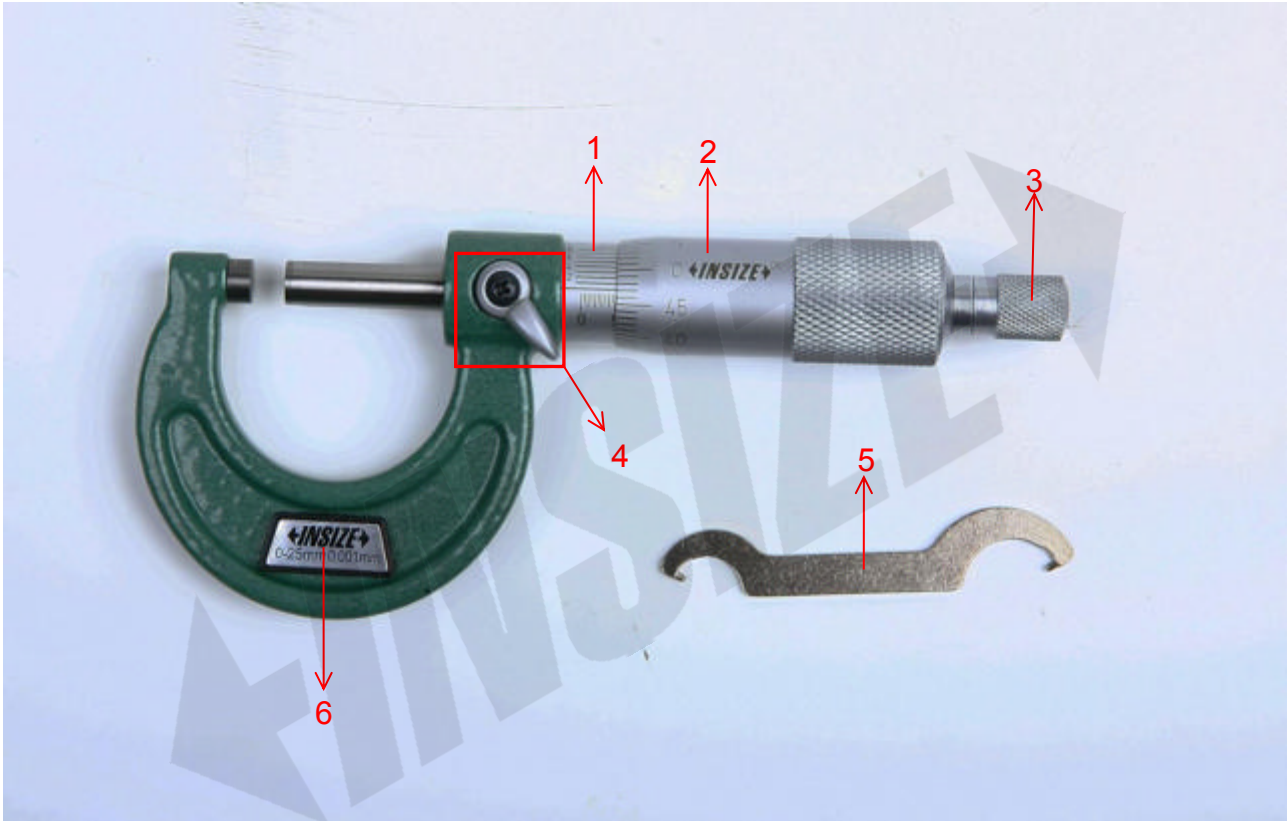

## Spare parts for outside micrometer 3210 series

Part NO.	Code	Description
1	SP-SLEEVE-3210-25	Fixed sleeve-25
	SP-SLEEVE-3210-50	Fixed sleeve-50
	SP-SLEEVE-3210-75	Fixed sleeve-75
	SP-SLEEVE-3210-100	Fixed sleeve-100
2	SP-THIMBLE-1-R	Rotated thimble
3	SP-RACHET-2	Measuring force device
4	SP-MIC-LOCK-2	Locking device
5	SP-WRENCH-2	Locking wrench
6	SP-HB-3210-25A	Frame cover for 3210-25A
	SP-HB-3210-50A	Frame cover for 3210-50A
	SP-HB-3210-75A	Frame cover for 3210-75A
	SP-HB-3210-100A	Frame cover for 3210-100A
	SP-HB-3210-125A	Frame cover for 3210-125A
	SP-HB-3210-150A	Frame cover for 3210-150A
	SP-HB-3210-175A	Frame cover for 3210-175A
	SP-HB-3210-200A	Frame cover for 3210-200A