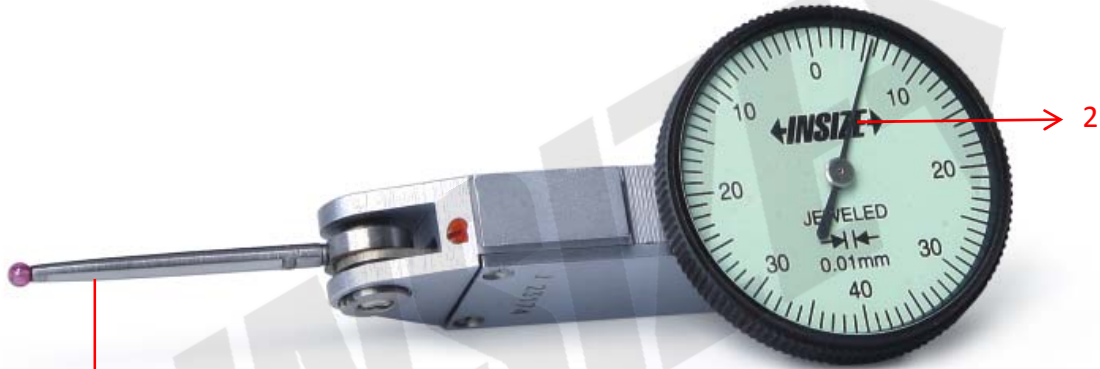

## Spare parts for long styli dial test indicator 2390

Part NO.	Code	Description
1	SP-DIAL-SPINDLE-2390-1	Spindle
2	SP-DIAL-POINTER-2390-1	Pointer for 2390-081
	SP-DIAL-POINTER-2390-2	Pointer for 2390-082