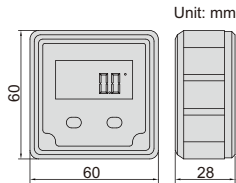

BACKLIGHT

ABSOLUTE
LEVEL

MAGNETIC
BOTTOM

DISPLAY FLIPS OVER WHEN
THE BOTTOM FACES UP

DIGITAL LEVEL AND PROTRACTOR

- Aluminum frame
- Magnetic bottom
- The display flips over when the bottom faces up
- The backlight is on automatically when in use, and automatically off in 15 minutes after use
- The sea level is permanently set inside the chip, zero setting is not needed when battery is replaced
- Buttons: ON/OFF, ZERO, absolute and incremental measurement
- One AAA battery
- Automatic power off in 5 minutes

2170-1

Code	Range	Resolution	Accuracy
2170-1	4x90°	0.1° (=1.745mm/m)	at 0° and 90°: ±0.1°; others: ±0.2°