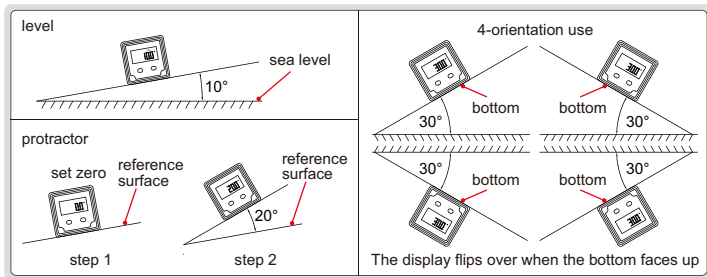

BACKLIGHT

ABSOLUTE
LEVEL

MAGNETIC
BOTTOM

DISPLAY FLIPS OVER WHEN
THE BOTTOM FACES UP

DIGITAL LEVEL AND PROTRACTOR

- Aluminum frame
- Magnetic bottom
- The display flips over when the bottom faces up
- The backlight is on automatically when in use, and automatically off in 15 minutes after use
- The sea level is permanently set inside the chip, zero setting is not needed when battery is replaced
- Buttons: ON/OFF, ZERO, absolute and incremental measurement
- One AAA battery
- Automatic power off in 5 minutes

2170-1

Code	Range	Resolution	Accuracy
2170-1	4x90°	0.1° (=1.745mm/m)	at 0° and 90°: ±0.1°; others: ±0.2°