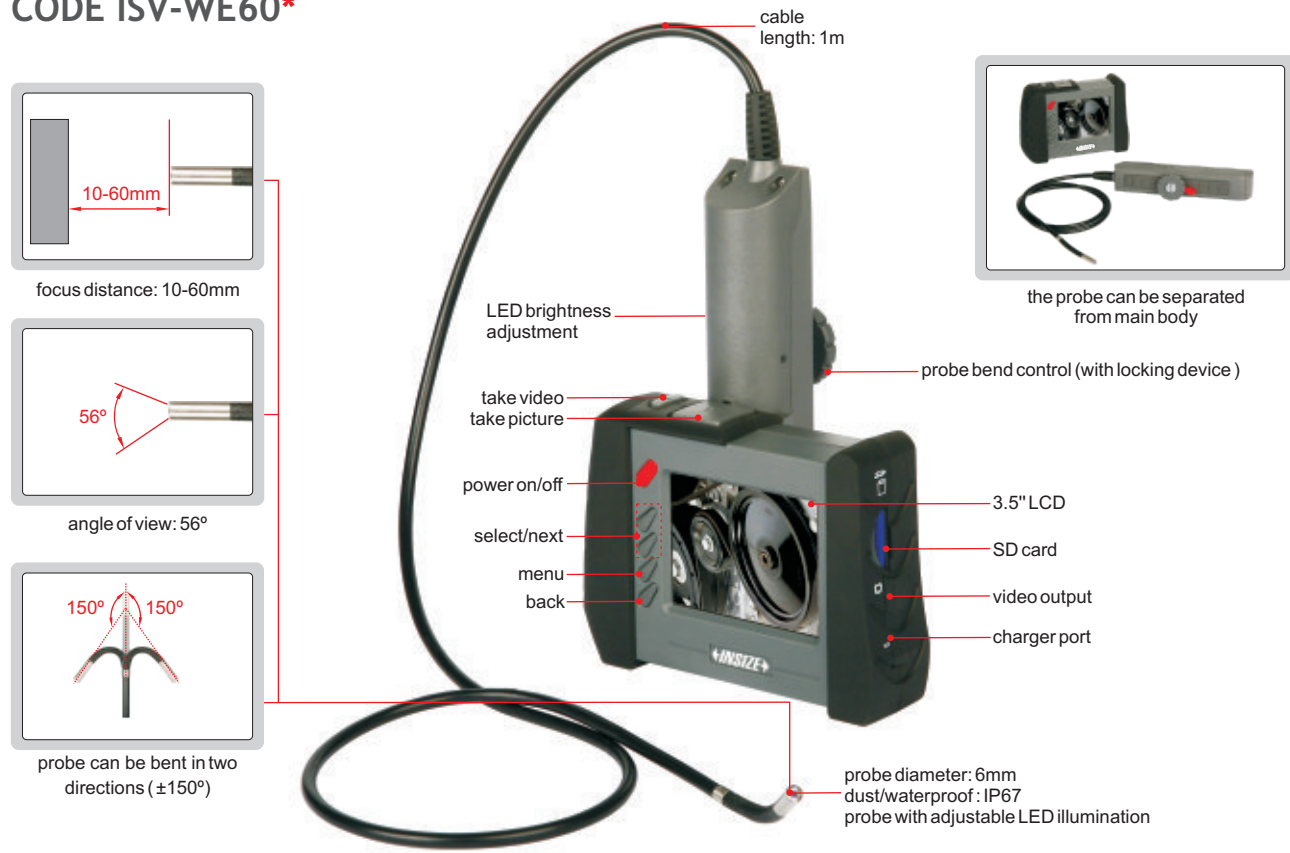

ENDOSCOPE CODE ISV-WE60*

- The probe can be separated from main body(2.4G WiFi), the maximum distance is 10m

SPECIFICATION

Probe diameter	6mm
Dust/waterproof probe	IP67
Pixel	0.1M
Resolution	325x250
Frame rate	30fps
Image process	mirror, zoom (1.5X)
File format	picture: JPG , video: ASF
Memory	2G SD card
Power supply of probe	rechargeable battery (charged through main body or USB port)
Power supply of main body	rechargeable battery (for 4 hours working)
Weight	650g

STANDARD DELIVERY

Main body	1pc
Probe	1pc
SD card (2G)	1pc
AC/DC adapter	1pc
Video output cable	1pc
USB cable	1pc

* Add suffix on code No. to devote AC voltage and plug