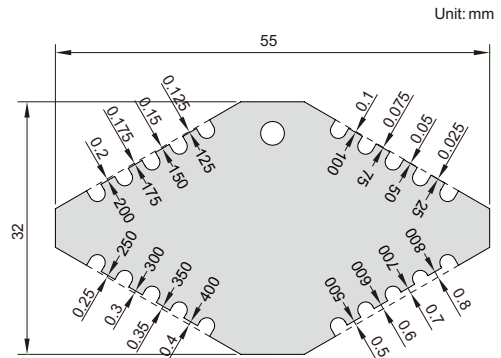

# WET FILM GAGE

4845-1

4845-2

- Made of stainless steel

Code	Range	Accuracy	Thickness
4845-1	25-800µm	±5µm	1.8mm
4845-2	25-3000µm	25-100µm: ±5µm 100µm-3000µm: ±5%	1mm