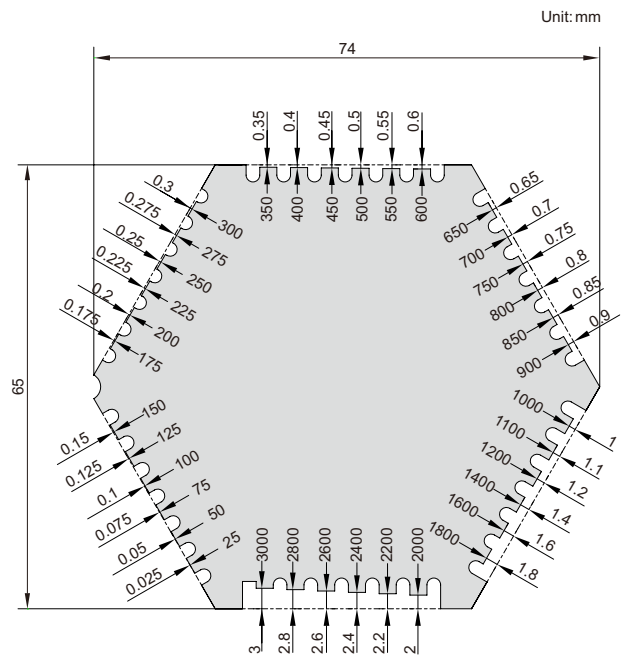

# WET FILM GAGE

4845-1

4845-2

- Made of stainless steel

Code	Range	Accuracy	Thickness
4845-1	25-800µm	±5µm	1.8mm
4845-2	25-3000µm	25-100µm: ±5µm 100µm-3000µm: ±5%	1mm