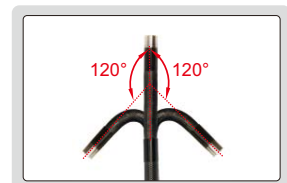

MOTORIZED 360° SWIVEL VIDEOSCOPE

TUNGSTEN WIRE WEAVED CABLE
RESISTANCE TO BREAK AND WEAR

IP65
WATERPROOF

NOTE: THE CABLE CAN BE BENT
BUT CAN'T BE SET AT A FIXED SHAPE

Motorized joystick to bend the lens in any direction

SPECIFICATION

Part No.	ISV-4000D	ISV-4001D	ISV-5000D	ISV-5001D	
Lens	diameter(D)	.26"		.18"	
	focus distance(F)	.6" ~ ∞		.3 ~ 3.2"	
	illumination	6pcs LED		6pcs LED	
	pixel	0.41M			
	dust/waterproof	IP65			
	bend control	motorized joystick			
Cable	length	60"	120"	60" 120"	
	type	tungsten wire weaved cable			
Main unit	function	take picture, take video			
	file format	picture: JPG, video: AVI			
	image process	brightness, image quality zoom (1X, 2X, 3X)			
	memory	8G SD card			
	output	TV, USB			
power supply	rechargeable battery (for 4 hours working) AC/DC adapter (for continuous working)				
Weight	2.21lb	2.66lb	2.11lb	2.44lb	