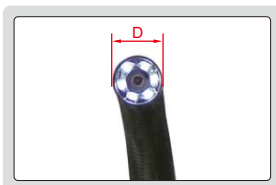

MOTORIZED 360° SWIVEL VIDEOSCOPE

TUNGSTEN WIRE WEAVED CABLE
RESISTANCE TO BREAK AND WEAR

IP65
WATERPROOF

NOTE: THE CABLE CAN BE BENT
BUT CAN'T BE SET AT A FIXED SHAPE

Motorized joystick to bend the lens in any direction

SPECIFICATION

Part No.	ISV-4000D	ISV-4001D	ISV-5000D	ISV-5001D	
Lens	diameter(D)	.26"		.18"	
	focus distance(F)	.6" ~ ∞		.3 ~ 3.2"	
	illumination	6pcs LED		6pcs LED	
	pixel	0.41M			
	dust/waterproof	IP65			
	bend control	motorized joystick			
Cable	length	60"	120"	60" 120"	
	type	tungsten wire weaved cable			
Main unit	function	take picture, take video			
	file format	picture: JPG, video: AVI			
	image process	brightness, image quality zoom (1X, 2X, 3X)			
	memory	8G SD card			
	output	TV, USB			
power supply	rechargeable battery (for 4 hours working) AC/DC adapter (for continuous working)				
Weight	2.21lb	2.66lb	2.11lb	2.44lb	

STANDARD DELIVERY

Main unit	1pc
Cable with lens	1pc
8G SD card	1pc
AC/DC adapter	1pc
Video output cable	1pc
USB cable	1pc