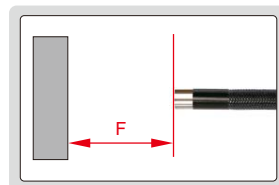

MOTORIZED 360° SWIVEL VIDEOSCOPE

TUNGSTEN WIRE WEAVED CABLE
RESISTANCE TO BREAK AND WEAR

IP65
WATERPROOF

NOTE: THE CABLE CAN BE BENT
BUT CAN'T BE SET AT A FIXED SHAPE

Motorized joystick to bend the lens in any direction

SPECIFICATION

Part No.	ISV-4000D	ISV-4001D	ISV-5000D	ISV-5001D	
Lens	diameter(D)	.26"		.18"	
	focus distance(F)	.6" ~ ∞		.3 ~ 3.2"	
	illumination	6pcs LED		6pcs LED	
	pixel	0.41M			
	dust/waterproof	IP65			
	bend control	motorized joystick			
Cable	length	60"	120"	60" 120"	
	type	tungsten wire weaved cable			
Main unit	function	take picture, take video			
	file format	picture: JPG, video: AVI			
	image process	brightness, image quality zoom (1X, 2X, 3X)			
	memory	8G SD card			
	output	TV, USB			
power supply	rechargeable battery (for 4 hours working) AC/DC adapter (for continuous working)				
Weight	2.21lb	2.66lb	2.11lb	2.44lb	

STANDARD DELIVERY

Main unit	1pc
Cable with lens	1pc
8G SD card	1pc
AC/DC adapter	1pc
Video output cable	1pc
USB cable	1pc