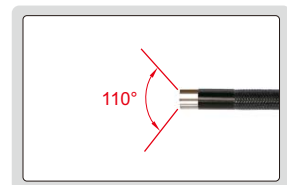

MOTORIZED 360° SWIVEL VIDEOSCOPE

TUNGSTEN WIRE WEAVED CABLE
RESISTANCE TO BREAK AND WEAR

IP65
WATERPROOF

NOTE: THE CABLE CAN BE BENT
BUT CAN'T BE SET AT A FIXED SHAPE

Motorized joystick to bend the lens in any direction

SPECIFICATION

Part No.	ISV-4000D	ISV-4001D	ISV-5000D	ISV-5001D	
Lens	diameter(D)	.26"		.18"	
	focus distance(F)	.6" ~ ∞		.3 ~ 3.2"	
	illumination	6pcs LED		6pcs LED	
	pixel	0.41M			
	dust/waterproof	IP65			
	bend control	motorized joystick			
Cable	length	60"	120"	60" 120"	
	type	tungsten wire weaved cable			
Main unit	function	take picture, take video			
	file format	picture: JPG, video: AVI			
	image process	brightness, image quality zoom (1X, 2X, 3X)			
	memory	8G SD card			
	output	TV, USB			
power supply	rechargeable battery (for 4 hours working) AC/DC adapter (for continuous working)				
Weight	2.21lb	2.66lb	2.11lb	2.44lb	