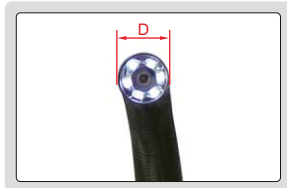

MANUAL 360° SWIVEL VIDEOSCOPIES

IP64
WATERPROOF

TUNGSTEN WIRE WEAVED CABLE
RESISTANCE TO BREAK AND WEAR

the cable is interchangeable

bend in any direction

360° swivel in clockwise and counter-clockwise

bending range of lens

lens with LED adjustable illumination

focus distance

angle of view

tungsten wire weaved cable
lens with adjustable LED illumination

ISV-2000DS

SPECIFICATION

Part No.	ISV-2002DS	ISV-2000DS	ISV-2001DS	ISV-3002DS	ISV-3000DS	ISV-3001DS	
Lens	diameter (D)	.26"		.18"			
	focus distance (F)	.6"~∞		.3~3.2"			
	bending range (α)	±160°	±160°	±120°	±120°	±120°	
	angle of view (θ)	90°			80°		
	illumination	8 pcs LED			6 pcs LED		
	pixel	0.44M			0.4M		
	resolution	800×480					
	dust/waterproof	IP64					
Cable	length	40"	60"	120"	40"	60"	
	type	tungsten wire weaved cable					
Main unit	function	take picture, take video					
	file format	picture: JPG, video: AVI					
	image process	brightness, image quality zoom (1X, 2X, 3X)					
	memory	8G SD card					
	output	TV, USB					
Weight	power supply	rechargeable battery (for 4 hours working) AC/DC adapter (for continuous working)					
		1.32lb	1.43lb	1.76lb	1.22lb	1.32lb	1.54lb