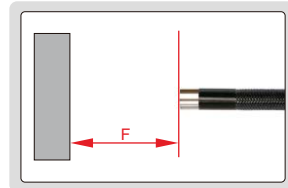

MANUAL 360° SWIVEL VIDEOSCOPIES

IP64
WATERPROOF

TUNGSTEN WIRE WEAVED CABLE
RESISTANCE TO BREAK AND WEAR

the cable is interchangeable

bend in any direction

360° swivel in clockwise and counter-clockwise

bending range of lens

lens with LED adjustable illumination

focus distance

angle of view

tungsten wire weaved cable
lens with adjustable LED illumination

ISV-2000DS

SPECIFICATION

Part No.	ISV-2002DS	ISV-2000DS	ISV-2001DS	ISV-3002DS	ISV-3000DS	ISV-3001DS	
Lens	diameter (D)	.26"		.18"			
	focus distance (F)	.6"~∞		.3~3.2"			
	bending range (α)	±160°	±160°	±120°	±120°	±120°	
	angle of view (θ)	90°			80°		
	illumination	8 pcs LED			6 pcs LED		
	pixel	0.44M			0.4M		
	resolution	800×480					
	dust/waterproof	IP64					
Cable	length	40"	60"	120"	40"	60"	
	type	tungsten wire weaved cable					
Main unit	function	take picture, take video					
	file format	picture: JPG, video: AVI					
	image process	brightness, image quality zoom (1X, 2X, 3X)					
	memory	8G SD card					
	output	TV, USB					
Weight	power supply	rechargeable battery (for 4 hours working) AC/DC adapter (for continuous working)					
		1.32lb	1.43lb	1.76lb	1.22lb	1.32lb	1.54lb