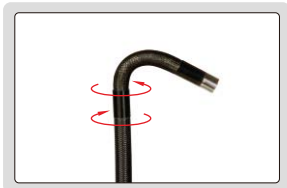

MANUAL 360° SWIVEL VIDEOSCOPIES

IP64
WATERPROOF

TUNGSTEN WIRE WEAVED CABLE
RESISTANCE TO BREAK AND WEAR

the cable is interchangeable

bend in any direction

360° swivel in clockwise and counter-clockwise

bending range of lens

lens with LED adjustable illumination

focus distance

angle of view

tungsten wire weaved cable
lens with adjustable LED illumination

ISV-2000DS

SPECIFICATION

Part No.	ISV-2002DS	ISV-2000DS	ISV-2001DS	ISV-3002DS	ISV-3000DS	ISV-3001DS	
Lens	diameter (D)	.26"		.18"			
	focus distance (F)	.6"~∞		.3~3.2"			
	bending range (α)	±160°	±160°	±120°	±120°	±120°	
	angle of view (θ)	90°			80°		
	illumination	8 pcs LED			6 pcs LED		
	pixel	0.44M			0.4M		
	resolution	800×480					
	dust/waterproof	IP64					
Cable	length	40"	60"	120"	40"	60"	
	type	tungsten wire weaved cable					
Main unit	function	take picture, take video					
	file format	picture: JPG, video: AVI					
	image process	brightness, image quality zoom (1X, 2X, 3X)					
	memory	8G SD card					
	output	TV, USB					
Weight	power supply	rechargeable battery (for 4 hours working) AC/DC adapter (for continuous working)					
		1.32lb	1.43lb	1.76lb	1.22lb	1.32lb	1.54lb