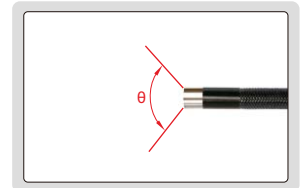

MANUAL 360° SWIVEL VIDEOSCOPIES

IP64
WATERPROOF

TUNGSTEN WIRE WEAVED CABLE
RESISTANCE TO BREAK AND WEAR

the cable is interchangeable

bend in any direction

360° swivel in clockwise and counter-clockwise

bending range of lens

lens with LED adjustable illumination

focus distance

angle of view

tungsten wire weaved cable
lens with adjustable LED illumination

ISV-2000DS

SPECIFICATION

Part No.	ISV-2002DS	ISV-2000DS	ISV-2001DS	ISV-3002DS	ISV-3000DS	ISV-3001DS	
Lens	diameter (D)	.26"		.18"			
	focus distance (F)	.6"~∞		.3~3.2"			
	bending range (α)	±160°	±160°	±120°	±120°	±120°	
	angle of view (θ)	90°			80°		
	illumination	8 pcs LED			6 pcs LED		
	pixel	0.44M			0.4M		
	resolution	800×480					
	dust/waterproof	IP64					
Cable	length	40"	60"	120"	40"	60"	
	type	tungsten wire weaved cable					
Main unit	function	take picture, take video					
	file format	picture: JPG, video: AVI					
	image process	brightness, image quality zoom (1X, 2X, 3X)					
	memory	8G SD card					
	output	TV, USB					
Weight	power supply	rechargeable battery (for 4 hours working) AC/DC adapter (for continuous working)					
		1.32lb	1.43lb	1.76lb	1.22lb	1.32lb	1.54lb