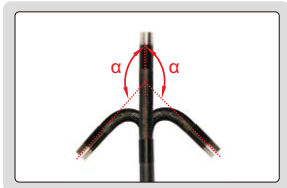

MANUAL 360° SWIVEL VIDEOSCOPIES

IP64
WATERPROOF

TUNGSTEN WIRE WEAVED CABLE
RESISTANCE TO BREAK AND WEAR

the cable is interchangeable

bend in any direction

360° swivel in clockwise and counter-clockwise

bending range of lens

lens with LED adjustable illumination

focus distance

angle of view

tungsten wire weaved cable
lens with adjustable LED illumination

ISV-2000DS

SPECIFICATION

Part No.	ISV-2002DS	ISV-2000DS	ISV-2001DS	ISV-3002DS	ISV-3000DS	ISV-3001DS	
Lens	diameter (D)	.26"		.18"			
	focus distance (F)	.6"~∞		.3~3.2"			
	bending range (α)	±160°	±160°	±120°	±120°	±120°	
	angle of view (θ)	90°			80°		
	illumination	8 pcs LED			6 pcs LED		
	pixel	0.44M			0.4M		
	resolution	800×480					
	dust/waterproof	IP64					
Cable	length	40"	60"	120"	40"	60"	
	type	tungsten wire weaved cable					
Main unit	function	take picture, take video					
	file format	picture: JPG, video: AVI					
	image process	brightness, image quality zoom (1X, 2X, 3X)					
	memory	8G SD card					
	output	TV, USB					
Weight	power supply	rechargeable battery (for 4 hours working) AC/DC adapter (for continuous working)					
		1.32lb	1.43lb	1.76lb	1.22lb	1.32lb	1.54lb