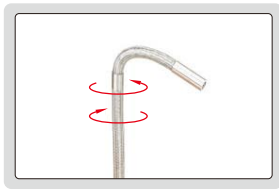

MANUAL 360° SWIVEL VIDEOSCOPE

STEEL WIRE WEAVED CABLE
RESISTANCE TO BREAK AND WEAR

ATTENTION: THE CABLE CAN BE BENT
BUT CAN'T BE SET AT A FIXED SHAPE

IP65
WATERPROOF

bend in any direction

360° swivel in clockwise
and counter-clockwise

bend within ±120°

steel wire weaved cable
length: 60"

lens with adjustable LED illumination

ISV-2000D

lens with LED
adjustable illumination

focus distance

angle of view: 100°

base (optional)

SPECIFICATION

Part No.	ISV-2002D	ISV-2000D	ISV-2001D	ISV-3002D	ISV-3000D	ISV-3001D	
Lens	diameter(D)	.26"		.18"			
	focus distance(F)	.6" ~ ∞		.3 ~ 3.2"			
	illumination	8pcs LED		6pcs LED			
	pixel	0.3M					
	resolution	640×480					
	dust/waterproof	IP65					
	bend control	manual joystick					
Cable	length	40"	60"	120"	40"	60"	120"
	type	steel wire weaved cable					
Main unit	function	take picture, take video					
	file format	picture: JPG, video: AVI					
	image process	brightness, image quality zoom (1X, 2X, 3X, 4X, 5X)					
	memory	8G SD card					
	output	TV, USB					
power supply	rechargeable battery (for 2 hours working) AC/DC adapter (for continuous working)						
Weight	1.32lb	1.43lb	1.76lb	1.22lb	1.32lb	1.54lb	

STANDARD DELIVERY

Main unit	1pc
Cable with lens	1pc
8G SD card	1pc
AC/DC adapter	1pc
Video output cable	1pc
USB cable	1pc

OPTIONAL ACCESSORY

Base	ISV-2000D-BASE
------	----------------