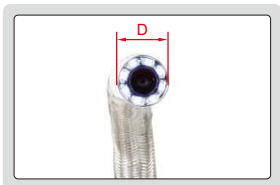

MANUAL 360° SWIVEL VIDEOSCOPE

STEEL WIRE WEAVED CABLE
RESISTANCE TO BREAK AND WEAR

ATTENTION: THE CABLE CAN BE BENT
BUT CAN'T BE SET AT A FIXED SHAPE

IP65
WATERPROOF

bend in any direction

360° swivel in clockwise
and counter-clockwise

bend within ±120°

steel wire weaved cable
length: 60"

lens with adjustable LED illumination

ISV-2000D

lens with LED
adjustable illumination

focus distance

angle of view: 100°

base (optional)

SPECIFICATION

Part No.	ISV-2002D	ISV-2000D	ISV-2001D	ISV-3002D	ISV-3000D	ISV-3001D	
Lens	diameter(D)	.26"		.18"			
	focus distance(F)	.6" ~ ∞		.3 ~ 3.2"			
	illumination	8pcs LED		6pcs LED			
	pixel	0.3M					
	resolution	640×480					
	dust/waterproof	IP65					
	bend control	manual joystick					
Cable	length	40"	60"	120"	40"	60"	120"
	type	steel wire weaved cable					
Main unit	function	take picture, take video					
	file format	picture: JPG, video: AVI					
	image process	brightness, image quality zoom (1X, 2X, 3X, 4X, 5X)					
	memory	8G SD card					
	output	TV, USB					
power supply	rechargeable battery (for 2 hours working) AC/DC adapter (for continuous working)						
Weight	1.32lb	1.43lb	1.76lb	1.22lb	1.32lb	1.54lb	

STANDARD DELIVERY

Main unit	1pc
Cable with lens	1pc
8G SD card	1pc
AC/DC adapter	1pc
Video output cable	1pc
USB cable	1pc

OPTIONAL ACCESSORY

Base	ISV-2000D-BASE
------	----------------