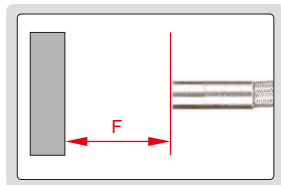

bend within ±120°

steel wire weaved cable
length: 60"

lens with adjustable LED illumination

ISV-2000D

lens with LED
adjustable illumination

focus distance

angle of view: 100°

base (optional)

SPECIFICATION

Part No.	ISV-2002D	ISV-2000D	ISV-2001D	ISV-3002D	ISV-3000D	ISV-3001D	
Lens	diameter(D)	.26"		.18"			
	focus distance(F)	.6" ~ ∞		.3 ~ 3.2"			
	illumination	8pcs LED		6pcs LED			
	pixel	0.3M					
	resolution	640×480					
	dust/waterproof	IP65					
	bend control	manual joystick					
Cable	length	40"	60"	120"	40"	60"	120"
	type	steel wire weaved cable					
Main unit	function	take picture, take video					
	file format	picture: JPG, video: AVI					
	image process	brightness, image quality zoom (1X, 2X, 3X, 4X, 5X)					
	memory	8G SD card					
	output	TV, USB					
power supply	rechargeable battery (for 2 hours working) AC/DC adapter (for continuous working)						
Weight	1.32lb	1.43lb	1.76lb	1.22lb	1.32lb	1.54lb	