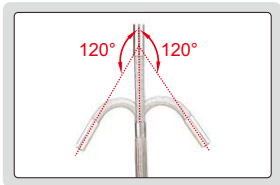

MANUAL 360° SWIVEL VIDEOSCOPE

STEEL WIRE WEAVED CABLE
RESISTANCE TO BREAK AND WEAR

ATTENTION: THE CABLE CAN BE BENT
BUT CAN'T BE SET AT A FIXED SHAPE

IP65
WATERPROOF

bend in any direction

360° swivel in clockwise
and counter-clockwise

bend within ±120°

steel wire weaved cable
length: 60"

lens with adjustable LED illumination

ISV-2000D

lens with LED
adjustable illumination

focus distance

angle of view: 100°

base (optional)

SPECIFICATION

Part No.	ISV-2002D	ISV-2000D	ISV-2001D	ISV-3002D	ISV-3000D	ISV-3001D	
Lens	diameter(D)	.26"		.18"			
	focus distance(F)	.6" ~ ∞		.3 ~ 3.2"			
	illumination	8pcs LED		6pcs LED			
	pixel	0.3M					
	resolution	640×480					
	dust/waterproof	IP65					
	bend control	manual joystick					
Cable	length	40"	60"	120"	40"	60"	120"
	type	steel wire weaved cable					
Main unit	function	take picture, take video					
	file format	picture: JPG, video: AVI					
	image process	brightness, image quality zoom (1X, 2X, 3X, 4X, 5X)					
	memory	8G SD card					
	output	TV, USB					
power supply	rechargeable battery (for 2 hours working) AC/DC adapter (for continuous working)						
Weight	1.32lb	1.43lb	1.76lb	1.22lb	1.32lb	1.54lb	