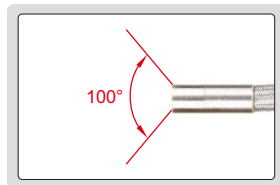

MANUAL 360° SWIVEL VIDEOSCOPE

STEEL WIRE WEAVED CABLE
RESISTANCE TO BREAK AND WEAR

ATTENTION: THE CABLE CAN BE BENT
BUT CAN'T BE SET AT A FIXED SHAPE

IP65
WATERPROOF

bend in any direction

360° swivel in clockwise
and counter-clockwise

bend within ±120°

steel wire weaved cable
length: 60"

lens with adjustable LED illumination

ISV-2000D

lens with LED
adjustable illumination

focus distance

angle of view: 100°

base (optional)

SPECIFICATION

Part No.	ISV-2002D	ISV-2000D	ISV-2001D	ISV-3002D	ISV-3000D	ISV-3001D	
Lens	diameter(D)	.26"		.18"			
	focus distance(F)	.6" ~ ∞		.3 ~ 3.2"			
	illumination	8pcs LED		6pcs LED			
	pixel	0.3M					
	resolution	640×480					
	dust/waterproof	IP65					
	bend control	manual joystick					
Cable	length	40"	60"	120"	40"	60"	120"
	type	steel wire weaved cable					
Main unit	function	take picture, take video					
	file format	picture: JPG, video: AVI					
	image process	brightness, image quality zoom (1X, 2X, 3X, 4X, 5X)					
	memory	8G SD card					
	output	TV, USB					
power supply	rechargeable battery (for 2 hours working) AC/DC adapter (for continuous working)						
Weight	1.32lb	1.43lb	1.76lb	1.22lb	1.32lb	1.54lb	