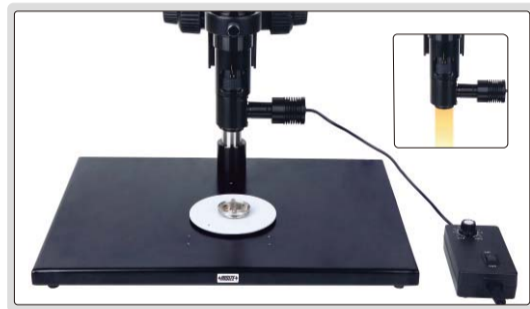

COAXIAL LIGHT ILLUMINATION PART NO. ISM-DL-COAXIAL

- Suitable for digital microscopes **ISM-DL200, ISM-DL300, ISM-DL301-U, 5303-AF103**

SPECIFICATION

Power	1W
Power supply	0~3.4V, 0~400mA

for smooth surfaces and small holes, brightness is adjustable