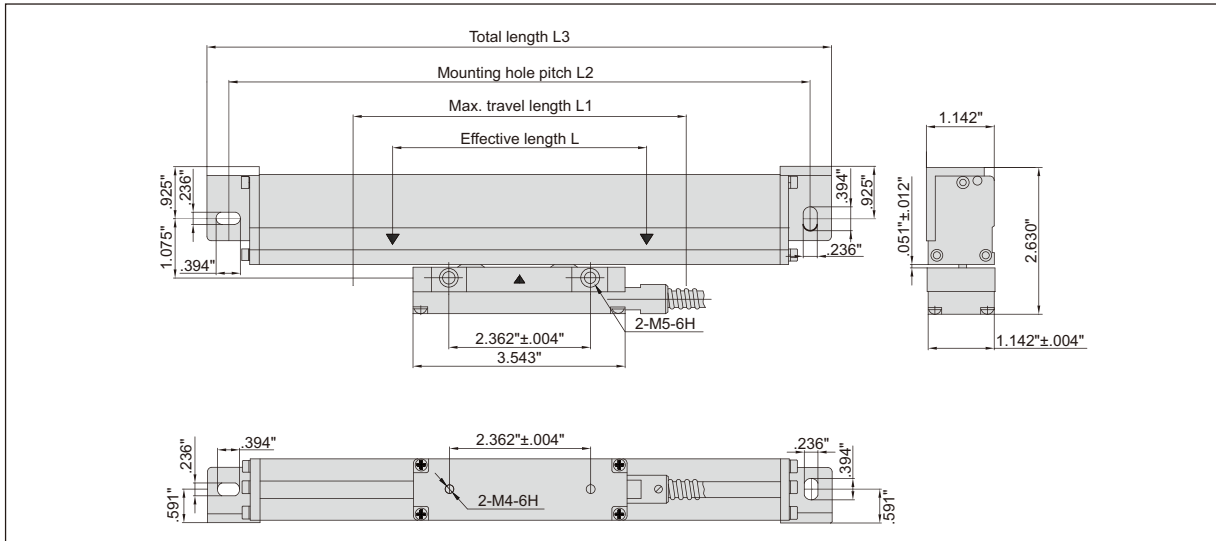

Series ISL-B5