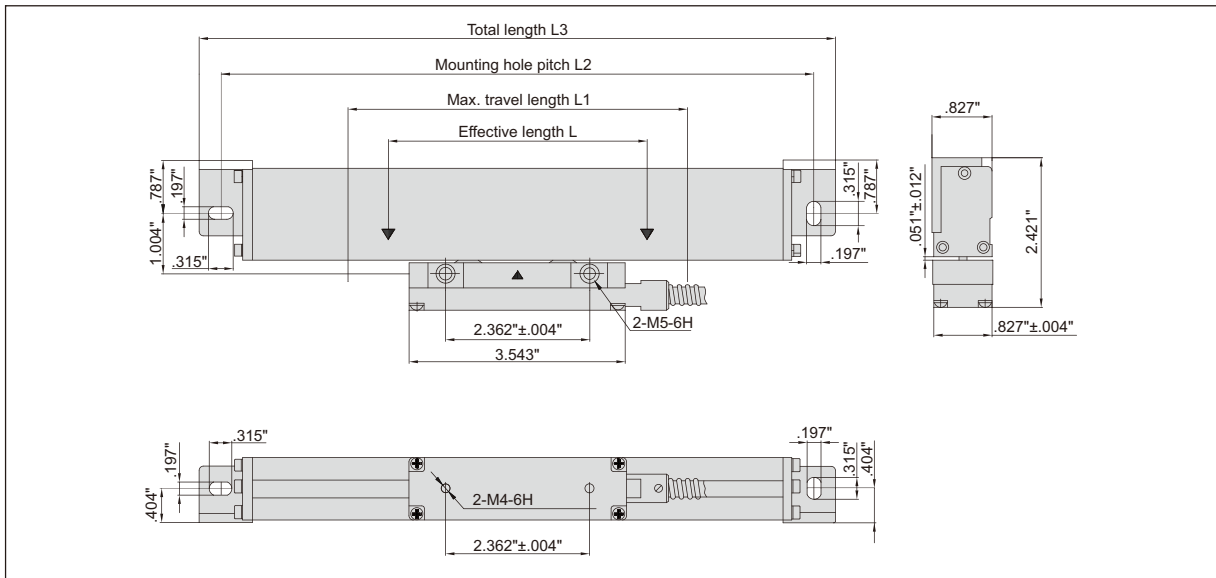

Series ISL-A1 and ISL-A5