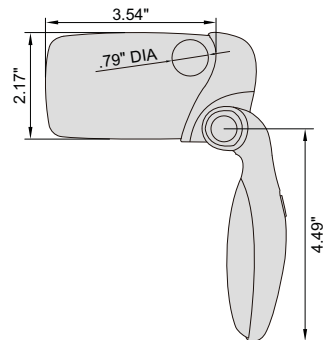

MAGNIFIER WITH ILLUMINATION

7518-26

- Two magnifications
- LED illumination
- Powered by 2pcs AAA batteries (included)
- Resin lens

Part No.	Magnification	Lens size
7518-26	2X/6X	3.54x2.17"

LED

foldable handle