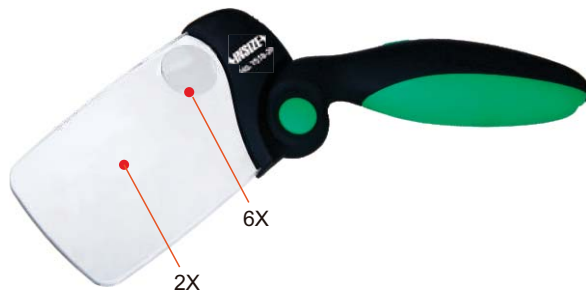

MAGNIFIER WITH ILLUMINATION

7518-26

- Two magnifications
- LED illumination
- Powered by 2pcs AAA batteries (included)
- Resin lens

Part No.	Magnification	Lens size
7518-26	2X/6X	3.54x2.17"

LED

foldable handle