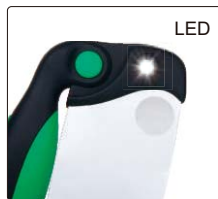

MAGNIFIER WITH ILLUMINATION

7518-26

- Two magnifications
- LED illumination
- Powered by 2pcs AAA batteries (included)
- Resin lens

Part No.	Magnification	Lens size
7518-26	2X/6X	3.54x2.17"

LED

foldable handle