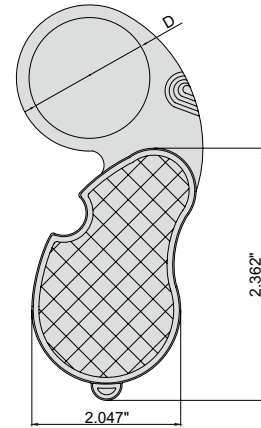

FOLDING MAGNIFIER WITH ILLUMINATION

7514-1

- Plastic lens
- Powered by 2xCR1620 batteries
- LED lights up automatically when α is over 130°

Part No.	Magnification	Lens diameter(D)
7514-1	2.5X	1.772" DIA