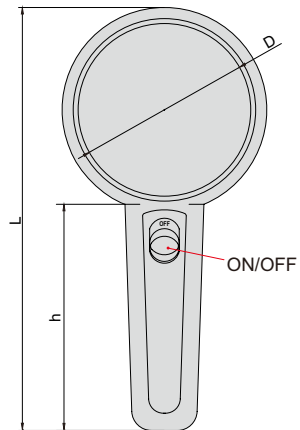

MAGNIFIER WITH ILLUMINATION

- Glass lens
- Powered by 3xAAA batteries

Part No.	Magnification	Lens diameter(D)	L	h
7513-2	2X	2.953" DIA	6.693"	3.543"
7513-4	4X	1.969" DIA	5.709"	3.543"