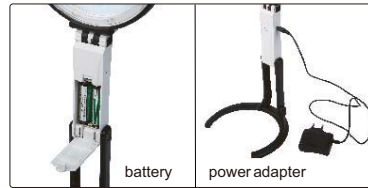

THREE WAYS MAGNIFIER WITH ILLUMINATION

- Plastic lens
- Powered by 2xAAA batteries or power adapter(110~240V, 50~60Hz)

Part No.	Magnification	Lens diameter(D)	Lens diameter(d)
7512-1	2X/4X	4.724" DIA	1.102" DIA