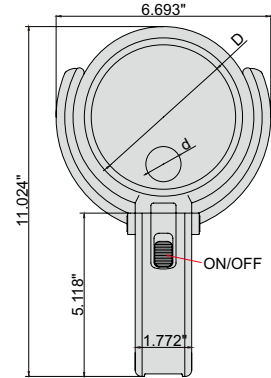

THREE WAYS MAGNIFIER WITH ILLUMINATION

- Plastic lens
- Powered by 2xAAA batteries or power adapter(110~240V, 50~60Hz)

Part No.	Magnification	Lens diameter(D)	Lens diameter(d)
7512-1	2X/4X	4.724" DIA	1.102" DIA