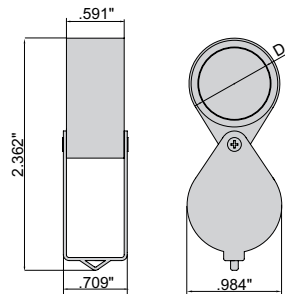

FOLDING MAGNIFIER

7511-8

- Glass lens

Part No.	Magnification	Lens diameter(D)
7511-8	8X	.827" DIA

closed