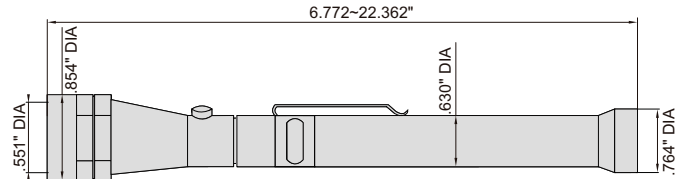

TELESCOPING MAGNETIC PICK-UP AND FLASHLIGHT

7163-1

Magnetic head

Magnetic end

The head can bend,
handle length is extendible

Handle is closed

- For illumination and pick up metal parts in hidden areas
- The head can bend
- Telescoping handle, made of stainless steel
- Magnetic head and end
- With four LR44 batteries

Part No.	Magnetic end	Magnetic head	Flashlight range	Battery life	Length
7163-1	8lbf	4.6lbf	118"	8h	6.772~22.362"