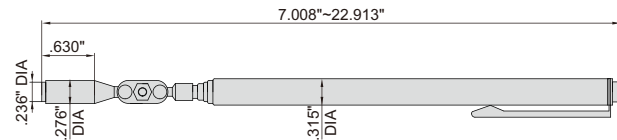

TELESCOPING MAGNETIC PICK-UP

7161-1

- Pick up metal parts from hidden areas
- Rotation of the magnetic head: 360°
- Length of the handle is adjustable, the handle is made of brass and chrome plated

Part No.	Size of magnetic tip	Magnetic force	Length
7161-1	.236" DIA	0.99lbf	7.008"~22.913"