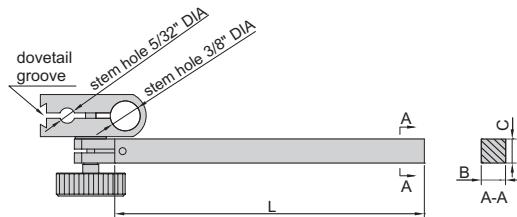

# DIAL TEST INDICATOR HOLDER

6293-7

6293-3

Part No.	Stem section (BxC)	Stem length (L)
6293-7	.354x.354"	2"
6293-3	.25x.5"	4"