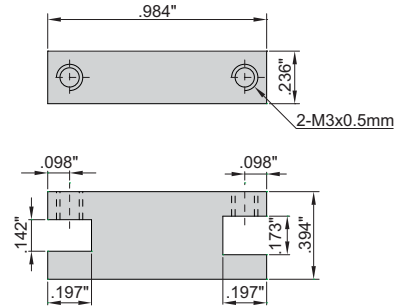

DEPTH STOP FOR CALIPERS

6143

- Supplied in pairs
- Made of stainless steel
- Suitable for caliper series 1124, 1526, 1520, 1176, 1178, 1120, 1121, 1187 and 1185

Part No.

6143

Application