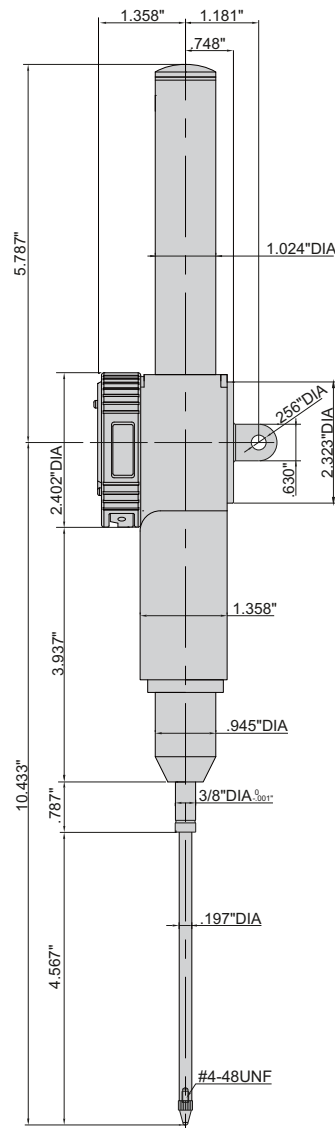

LARGE STROKE ELECTRONIC INDICATOR

DATA
OUTPUT

2117-100E

- Button function: on/off, zero, inch/mm
- CR2032 battery, automatic power off
- Data output
- Optional accessory: data output cable(part no. 7306-40, 7302-SPC3A, 7305-SPC1A), backs, contact points

Resolution .0005"/0.01mm

Part No.	Range	Accuracy	Hysteresis	Remark
2117-100E	4"/100mm	±.0015"	.0005"	lug back

Resolution .00005"/0.001mm

Part No.	Range	Accuracy	Hysteresis	Remark
2117-1001E	4"/100mm	±.00030"	.0001"	lug back

spindle lift knob is included