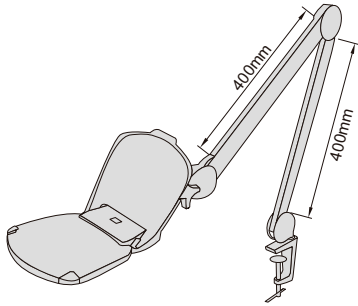

## TABLE MAGNIFIERS WITH ILLUMINATION

- LED illumination, working life 20000h
- Resin lens

### SPECIFICATION

| Code           | 7520-320D                      | 7521-3D |
|----------------|--------------------------------|---------|
| Magnification  | two magnifications 1.75X/6X    | 1.75X   |
| Diopter        | 3D/20D                         | 3D      |
| Lens dimension | 160×127mm                      | Ø126mm  |
| Illumination   | power: 6W, illumination: 550lm |         |
| Power supply   | power adapter 12V, 1A          |         |