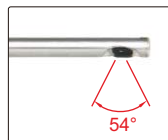

SIDE VIEW VIDEOSCOPE (RIGID) CODE ISV-RV

IP57
WATERPROOF

SPECIFICATION

Diameter ($\varnothing D$)	5.5mm
Length (L)	350mm
Dust/waterproof probe	IP57
Pixel	0.3M
Resolution	640×480
Frame rate	30fps
Function	take picture, take video
File format	picture: JPG, video: AVI
Memory	2G SD card
Output	TV, USB
Power supply	rechargeable battery (for 3 hours working)
Weight	570g

angle of view

focus distance

side view

STANDARD DELIVERY

Main unit	1 pc
2G SD card	1 pc
AC/DC adapter	1 pc
Video output cable	1 pc
USB cable	1 pc