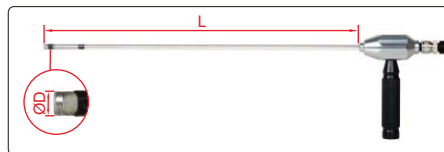

SIDE VIEW VIDEOSCOPE (RIGID) CODE ISV-RV

IP57
WATERPROOF

SPECIFICATION

Diameter ($\varnothing D$)	5.5mm
Length (L)	350mm
Dust/waterproof probe	IP57
Pixel	0.3M
Resolution	640×480
Frame rate	30fps
Function	take picture, take video
File format	picture: JPG, video: AVI
Memory	2G SD card
Output	TV, USB
Power supply	rechargeable battery (for 3 hours working)
Weight	570g

angle of view

focus distance

side view

STANDARD DELIVERY

Main unit	1 pc
2G SD card	1 pc
AC/DC adapter	1 pc
Video output cable	1 pc
USB cable	1 pc