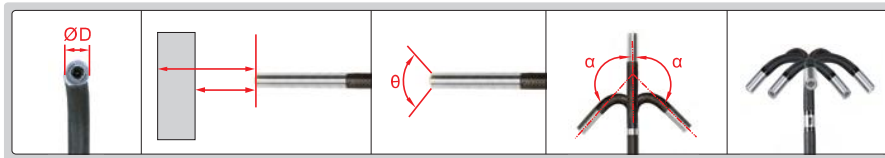

### TWO-DIRECTION BENDING CABLE, FRONT VIEW

Code	Cable		Lens									
	length	type	view direction	bend direction	diameter (ØD)	depth of field (DOF)	bend range ( $\alpha$ )	angle of view ( $\theta$ )	illumination	pixel	resolution	dust/ waterproof
ISV-L1810	1m	tungsten wire weaved cable	front view	two directions	1.8mm	3~30mm	$\pm 160^\circ$	$> 120^\circ$	rear fiber	0.16M	400×400	IP65
ISV-L2010	1m				2.0mm	3~30mm						
ISV-L2410	1m				2.4mm	3~70mm (optional 5~100mm)						
ISV-L2415	1.5m											
ISV-L2420	2m											

diameter (ØD)    depth of field (DOF)    angle of view (θ)    bend range (α)    bend in 2 directions

**TWO-DIRECTION BENDING CABLE,  
SIDE VIEW**

Code	Cable		Lens									
	length	type	view direction	bend direction	diameter (ØD)	depth of field (DOF)	bend range (α)	angle of view (θ)	illumination	pixel	resolution	dust/ waterproof
ISV-L1810C	1m	tungsten wire weaved cable	side view	two directions	1.8mm	3~30mm	±160°	>120°	rear fiber	0.16M	400×400	IP65
ISV-L1815C	1.5m											

diameter (ØD)    depth of field (DOF)    angle of view (θ)    bend range (α)    bend in 4 directions

**FOUR-DIRECTION BENDING CABLE,  
SIDE VIEW**

Code	Cable		Lens									
	length	type	view direction	bend direction	diameter (ØD)	depth of field (DOF)	bend range (α)	angle of view (θ)	illumination	pixel	resolution	dust/ waterproof
ISV-L2810C	1m	tungsten wire weaved cable	side view	four directions	2.8mm	3~70mm	±160°	>120°	rear fiber	0.16M	400×400	IP65
ISV-L2815C	1.5m											
ISV-L2820C	2m											
ISV-L2830C	3m											
ISV-L4510C	1m				4.5mm	5~100mm (optional 8~150mm)				0.92M	960×720	IP67
ISV-L4515C	1.5m											
ISV-L4520C	2m											
ISV-L4530C	3m											
ISV-L6010C	1m											
ISV-L6015C	1.5m				6.0mm	8~150mm (optional 5~100mm)						
ISV-L6020C	2m											
ISV-L6030C	3m											
ISV-L6040C	4m											
ISV-L6050C	5m											