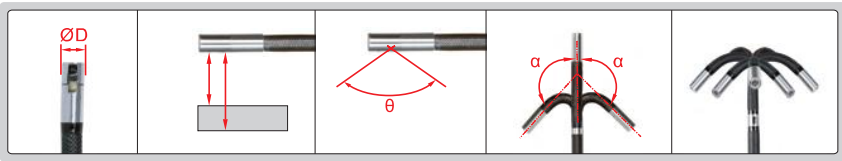

### FOUR-DIRECTION BENDING CABLE, FRONT VIEW

Code	Cable		Lens									
	length	type	view direction	bend direction	diameter (ØD)	depth of field (DOF)	bend range ( $\alpha$ )	angle of view ( $\theta$ )	illumination	pixel	resolution	dust/ waterproof
ISV-L2810	1m	tungsten wire weaved cable	front view	four directions	2.8mm	3~70mm (optional 5~100mm)	$\pm 160^\circ$	$> 120^\circ$	rear fiber	0.16M	400×400	IP65
ISV-L2815	1.5m											
ISV-L2820	2m											
ISV-L2830	3m											
ISV-L3910	1m											
ISV-L3915	1.5m				3.9mm	8~150mm (optional 3~70mm)						
ISV-L3920	2m											
ISV-L3930	3m											
ISV-L3940	4m											
ISV-L3950	5m											
ISV-L6010	1m				6.0mm	12~200mm (optional 3~70mm, 8~150mm)				0.92M	1280×720	IP67
ISV-L6015	1.5m											
ISV-L6020	2m											
ISV-L6030	3m											
ISV-L6040	4m											
ISV-L6050	5m											
ISV-L6060	6m											
ISV-L6070	7m											

diameter (ØD)    depth of field (DOF)    angle of view (θ)    bend range (α)    bend in 2 directions

**TWO-DIRECTION BENDING CABLE,  
SIDE VIEW**

Code	Cable		Lens									
	length	type	view direction	bend direction	diameter (ØD)	depth of field (DOF)	bend range (α)	angle of view (θ)	illumination	pixel	resolution	dust/ waterproof
ISV-L1810C	1m	tungsten wire weaved cable	side view	two directions	1.8mm	3~30mm	±160°	>120°	rear fiber	0.16M	400×400	IP65
ISV-L1815C	1.5m											