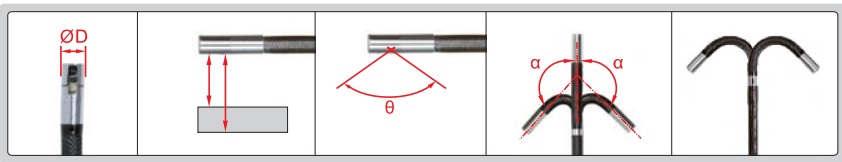

### TWO-DIRECTION BENDING CABLE, FRONT VIEW

Code	Cable		Lens									
	length	type	view direction	bend direction	diameter (ØD)	depth of field (DOF)	bend range ( $\alpha$ )	angle of view ( $\theta$ )	illumination	pixel	resolution	dust/ waterproof
ISV-L1810	1m	tungsten wire weaved cable	front view	two directions	1.8mm	3~30mm	$\pm 160^\circ$	$> 120^\circ$	rear fiber	0.16M	400×400	IP65
ISV-L2010	1m				2.0mm	3~30mm						
ISV-L2410	1m				2.4mm	3~70mm (optional 5~100mm)						
ISV-L2415	1.5m											
ISV-L2420	2m											

### FOUR-DIRECTION BENDING CABLE, FRONT VIEW

Code	Cable		Lens									
	length	type	view direction	bend direction	diameter (ØD)	depth of field (DOF)	bend range ( $\alpha$ )	angle of view ( $\theta$ )	illumination	pixel	resolution	dust/ waterproof
ISV-L2810	1m	tungsten wire weaved cable	front view	four directions	2.8mm	3~70mm (optional 5~100mm)	$\pm 160^\circ$	$> 120^\circ$	rear fiber	0.16M	400×400	IP65
ISV-L2815	1.5m											
ISV-L2820	2m											
ISV-L2830	3m											
ISV-L3910	1m											
ISV-L3915	1.5m				3.9mm	8~150mm (optional 3~70mm)						
ISV-L3920	2m											
ISV-L3930	3m											
ISV-L3940	4m											
ISV-L3950	5m											
ISV-L6010	1m				6.0mm	12~200mm (optional 3~70mm, 8~150mm)				0.92M	1280×720	IP67
ISV-L6015	1.5m											
ISV-L6020	2m											
ISV-L6030	3m											
ISV-L6040	4m											
ISV-L6050	5m											
ISV-L6060	6m											
ISV-L6070	7m											

diameter (ØD)    depth of field (DOF)    angle of view (θ)    bend range (α)    bend in 2 directions

**TWO-DIRECTION BENDING CABLE,  
SIDE VIEW**

Code	Cable		Lens									
	length	type	view direction	bend direction	diameter (ØD)	depth of field (DOF)	bend range (α)	angle of view (θ)	illumination	pixel	resolution	dust/ waterproof
ISV-L1810C	1m	tungsten wire weaved cable	side view	two directions	1.8mm	3~30mm	±160°	>120°	rear fiber	0.16M	400×400	IP65
ISV-L1815C	1.5m											