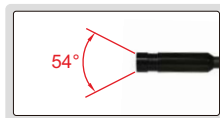

VIDEOSCOPE CODE ISV-E20

IP57
WATERPROOF

the cable has high illumination and can be set at any shape. it is suitable to observe large internal space like turbocharger.

lens with 8 pcs LED adjustable illumination

focus distance

angle of view

memory cable length: 1m

SPECIFICATION

Lens	diameter (ØD)	12mm
	pixel	0.4M
	resolution	720×682
	frame rate	30fps
Cable	length	1m
	type	memory (can be set at any shape)
Main unit	function	take picture, take video
	file format	picture: JPG, video: AVI
	image process	brightness, contrast, color saturation
	memory	2G SD card
	output	TV, USB
	power supply	rechargeable battery (for 3 hours working)
Weight		600g