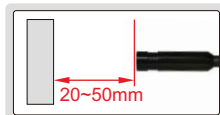

VIDEOSCOPE CODE ISV-E20

IP57
WATERPROOF

the cable has high illumination and can be set at any shape. it is suitable to observe large internal space like turbocharger.

lens with 8 pcs LED adjustable illumination

focus distance

angle of view

memory cable length: 1m

SPECIFICATION

Lens	diameter (ØD)	12mm
	pixel	0.4M
	resolution	720×682
	frame rate	30fps
Cable	length	1m
	type	memory (can be set at any shape)
Main unit	function	take picture, take video
	file format	picture: JPG, video: AVI
	image process	brightness, contrast, color saturation
	memory	2G SD card
	output	TV, USB
	power supply	rechargeable battery (for 3 hours working)
Weight		600g