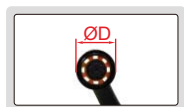

VIDEOSCOPE CODE ISV-E20

IP57
WATERPROOF

the cable has high illumination and can be set at any shape. it is suitable to observe large internal space like turbocharger.

lens with 8 pcs LED adjustable illumination

focus distance

angle of view

memory cable length: 1m

SPECIFICATION

Lens	diameter (ØD)	12mm
	pixel	0.4M
	resolution	720×682
	frame rate	30fps
Cable	length	1m
	type	memory (can be set at any shape)
Main unit	function	take picture, take video
	file format	picture: JPG, video: AVI
	image process	brightness, contrast, color saturation
	memory	2G SD card
	output	TV, USB
	power supply	rechargeable battery (for 3 hours working)
Weight		600g