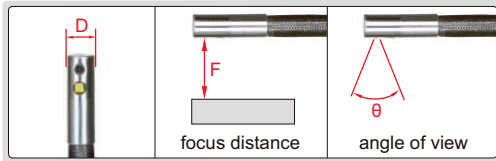

TUNGSTEN WIRE WEAVED CABLE
BREAK AND WEAR RESISTANCE

IP64
WATERPROOF

360° SWIVEL VIDEOSCOPIES

rapid change of lens cable

front view

side view

ISV-2000DS

bend in any direction

360° swivel in clockwise and counter-clockwise

bending range of lens

SPECIFICATION

Code		ISV-2002DS	ISV-2000DS	ISV-2001DS	ISV-3002DS	ISV-3000DS	ISV-3001DS	ISV-4000DS	
Lens	direction	front view						side view	
	diameter (D)	6.5mm			4mm			6.5mm	
	focus distance (F)	15mm~∞			8~80mm			5~25mm	
	bending range (α)	±160°	±160°	±120°	±120°	±120°	±120°	±160°	
	angle of view (θ)	90°			80°			>90°	
	illumination	6 pcs LED			6 pcs LED			1 pc LED	
	pixel	0.44M			0.4M			0.3M	
	resolution	800×480						640×480	
	dust/waterproof	IP64							
	bend control	manual joystick							
Cable	length	1m	1.5m	3m	1m	1.5m	3m	1.5m	
	type	tungsten wire weaved cable							
Main unit	function	take picture, take video							
	file format	picture: JPG, video: AVI							
	image process	brightness, image quality zoom (1X, 2X, 3X)							
	memory	8G SD card							
	output	TV, USB							
Weight	power supply	rechargeable battery (for 4 hours working) AC/DC adapter (for continuous working)							
		600g	650g	800g	550g	600g	700g	650g	