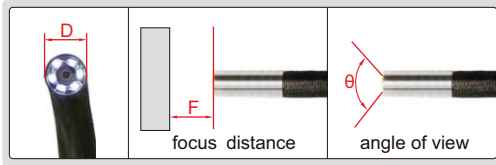

TUNGSTEN WIRE WEAVED CABLE
BREAK AND WEAR RESISTANCE

IP64
WATERPROOF

360° SWIVEL VIDEOSCOPIES

rapid change of lens cable

front view

side view

ISV-2000DS

bend in any direction

360° swivel in clockwise and counter-clockwise

bending range of lens

SPECIFICATION

Code		ISV-2002DS	ISV-2000DS	ISV-2001DS	ISV-3002DS	ISV-3000DS	ISV-3001DS	ISV-4000DS	
Lens	direction	front view						side view	
	diameter (D)	6.5mm			4mm			6.5mm	
	focus distance (F)	15mm~∞			8~80mm			5~25mm	
	bending range (α)	±160°	±160°	±120°	±120°	±120°	±120°	±160°	
	angle of view (θ)	90°			80°			>90°	
	illumination	6 pcs LED			6 pcs LED			1 pc LED	
	pixel	0.44M			0.4M			0.3M	
	resolution	800×480						640×480	
	dust/waterproof	IP64							
	bend control	manual joystick							
Cable	length	1m	1.5m	3m	1m	1.5m	3m	1.5m	
	type	tungsten wire weaved cable							
Main unit	function	take picture, take video							
	file format	picture: JPG, video: AVI							
	image process	brightness, image quality zoom (1X, 2X, 3X)							
	memory	8G SD card							
	output	TV, USB							
Weight	power supply	rechargeable battery (for 4 hours working) AC/DC adapter (for continuous working)							
		600g	650g	800g	550g	600g	700g	650g	