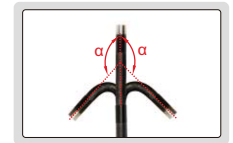

TUNGSTEN WIRE WEAVED CABLE
BREAK AND WEAR RESISTANCE

IP64
WATERPROOF

360° SWIVEL VIDEOSCOPIES

rapid change of lens cable

front view

side view

ISV-2000DS

bend in any direction

360° swivel in clockwise and counter-clockwise

bending range of lens

SPECIFICATION

Code		ISV-2002DS	ISV-2000DS	ISV-2001DS	ISV-3002DS	ISV-3000DS	ISV-3001DS	ISV-4000DS	
Lens	direction	front view						side view	
	diameter (D)	6.5mm			4mm			6.5mm	
	focus distance (F)	15mm~∞			8~80mm			5~25mm	
	bending range (α)	±160°	±160°	±120°	±120°	±120°	±120°	±160°	
	angle of view (θ)	90°			80°			>90°	
	illumination	6 pcs LED			6 pcs LED			1 pc LED	
	pixel	0.44M			0.4M			0.3M	
	resolution	800×480						640×480	
	dust/waterproof	IP64							
	bend control	manual joystick							
Cable	length	1m	1.5m	3m	1m	1.5m	3m	1.5m	
	type	tungsten wire weaved cable							
Main unit	function	take picture, take video							
	file format	picture: JPG, video: AVI							
	image process	brightness, image quality zoom (1X, 2X, 3X)							
	memory	8G SD card							
	output	TV, USB							
Weight	power supply	rechargeable battery (for 4 hours working) AC/DC adapter (for continuous working)							
		600g	650g	800g	550g	600g	700g	650g	