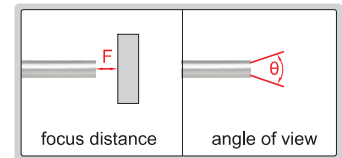

RIGID BORESCOPIES

IP67
WATERPROOF

- Focus distance: 2mm, depth of view: 5~100mm
- Dust/waterproof level: IP67
- Can be used in liquid with temperature $-10^\circ\text{C}\sim 85^\circ\text{C}$

LED light handle
(optional)

adjustable LED light source
(optional)

camera and display
(optional)

SPECIFICATION

Code	Length (L)	View direction (α)	Diameter ($\varnothing D$)	Angle of view (θ)
ISV-1H4170	174mm	0°	4mm	$\geq 60^\circ$
ISV-1H4173	174mm	30°		
ISV-1H4177	174mm	70°		
ISV-1H4179	166mm	90°		
ISV-1H4300	302mm	0°		
ISV-1H4303	302mm	30°		
ISV-1H4307	302mm	70°		