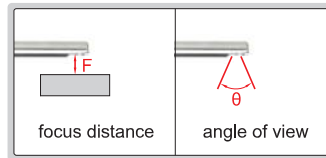

RIGID BORESCOPIES

IP67
WATERPROOF

- Focus distance: 2mm, depth of view: 5~100mm
- Dust/waterproof level: IP67
- Can be used in liquid with temperature $-10^\circ\text{C}\sim 85^\circ\text{C}$

LED light handle
(optional)

adjustable LED light source
(optional)

camera and display
(optional)

SPECIFICATION

Code	Length (L)	View direction (α)	Diameter ($\varnothing D$)	Angle of view (θ)
ISV-1H4170	174mm	0°	4mm	$\geq 60^\circ$
ISV-1H4173	174mm	30°		
ISV-1H4177	174mm	70°		
ISV-1H4179	166mm	90°		
ISV-1H4300	302mm	0°		
ISV-1H4303	302mm	30°		
ISV-1H4307	302mm	70°		