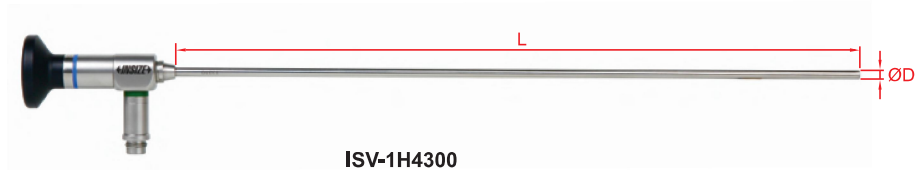

RIGID BORESCOPIES

IP67
WATERPROOF

- Focus distance: 2mm, depth of view: 5~100mm
- Dust/waterproof level: IP67
- Can be used in liquid with temperature $-10^\circ\text{C}\sim 85^\circ\text{C}$

LED light handle
(optional)

adjustable LED light source
(optional)

camera and display
(optional)

SPECIFICATION

Code	Length (L)	View direction (α)	Diameter ($\varnothing D$)	Angle of view (θ)
ISV-1H4170	174mm	0°	4mm	$\geq 60^\circ$
ISV-1H4173	174mm	30°		
ISV-1H4177	174mm	70°		
ISV-1H4179	166mm	90°		
ISV-1H4300	302mm	0°		
ISV-1H4303	302mm	30°		
ISV-1H4307	302mm	70°		

OPTIONAL ACCESSORY

LED light handle	ISV-1HLED
Adjustable LED light source	ISV-1LED1
Camera and display	ISV-2CAM