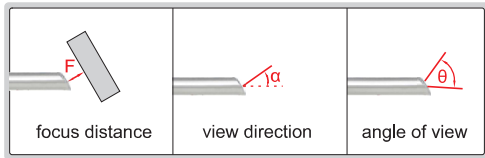

RIGID BORESCOPIES

IP67
WATERPROOF

- Focus distance: 2mm, depth of view: 5~100mm
- Dust/waterproof level: IP67
- Can be used in liquid with temperature $-10^\circ\text{C}\sim 85^\circ\text{C}$

LED light handle
(optional)

adjustable LED light source
(optional)

camera and display
(optional)

SPECIFICATION

Code	Length (L)	View direction (α)	Diameter ($\varnothing D$)	Angle of view (θ)
ISV-1H4170	174mm	0°	4mm	$\geq 60^\circ$
ISV-1H4173	174mm	30°		
ISV-1H4177	174mm	70°		
ISV-1H4179	166mm	90°		
ISV-1H4300	302mm	0°		
ISV-1H4303	302mm	30°		
ISV-1H4307	302mm	70°		