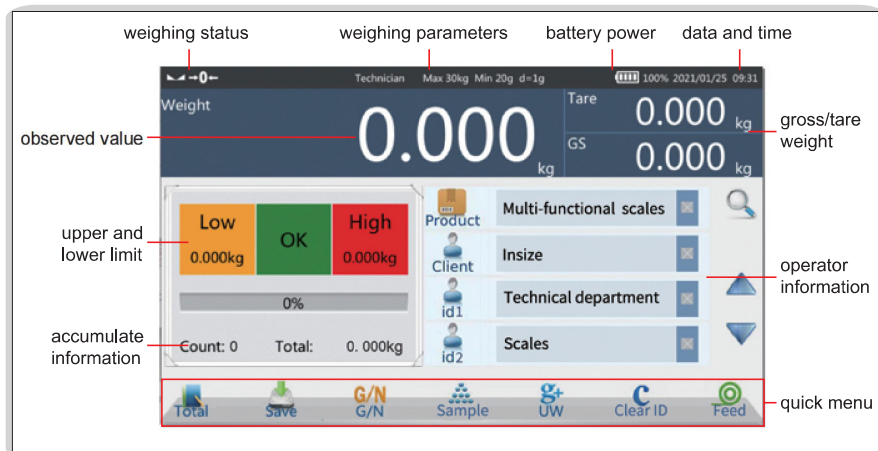

MULTI-FUNCTION SCALES

TOUCH SCREEN

DATA OUTPUT

- Zero-setting, weighing, subtracting tare value, counting
- Checking alarm, accumulation, percentage display
- Upper and lower limit alarms: quantity, percentage, weight
- Peak (max.) and tracking mode
- Administrator permissions
- 7-inch resistive touch color screen
- Data output
- Unit: kg, g, lb, oz, t

8005-30

alarm light (optional)

scanner (optional)

printer (optional)

data output

weighing test interface

NO.	Product	Weight(kg)	Unit	Quantity	Time
1	Sample a	0.3	kg	0	18:50
2	Sample b	0.22	kg	0	18:57
3	Sample c	0.58	kg	0	19:06
4	Sample d	0.21	kg	0	19:36
5	Sample e	0.57	kg	0	19:43
6	Sample f	0.34	kg	0	19:46
7	Sample g	0.21	kg	0	19:46
8	Sample h	0.21	kg	0	19:50
9	Sample i	0.57	kg	0	19:50
10	Sample j	0.93	kg	0	08:43
11	Sample k	7.6	oz	0	18:32
12	Sample l	11.8	oz	0	18:43
13	Sample m	31	oz	0	18:44

Item count: 53 Weight: 5.435kg Qty: 750pcs

records search

SPECIFICATION

Code	8005-3	8005-6	8005-15	8005-30
Weighing capacity	3kg	6kg	15kg	30kg
Minimal load	2g	4g	10g	20g
Readability (d)	0.1g	0.2g	0.5g	1g
Repeatability	±0.2g	±0.4g	±0.5g	±1g
Linearity	±0.5g	±1g	±1.5g	±3g
Stabilization time	3s			
Dimension of pan	300×230mm			
Output	RS232, USB, RJ45			
Operation temperature	0~40°C			
Operation humidity	≤80%RH			
Power supply	7.4V rechargeable Li-ion battery			
Dimension (L×W×H)	377×330×129mm			