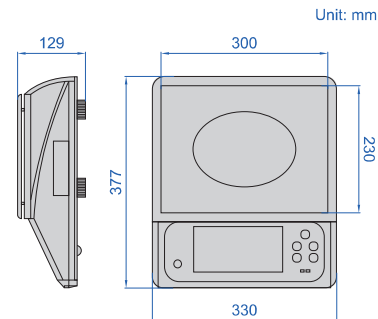

MULTI-FUNCTION SCALES

TOUCH SCREEN

DATA OUTPUT

- Zero-setting, weighing, subtracting tare value, counting
- Checking alarm, accumulation, percentage display
- Upper and lower limit alarms: quantity, percentage, weight
- Peak (max.) and tracking mode
- Administrator permissions
- 7-inch resistive touch color screen
- Data output
- Unit: kg, g, lb, oz, t

8005-30

alarm light (optional)

scanner (optional)

printer (optional)

data output

weighing test interface

NO.	Product	Weight(kg)	Unit	Quantity	Time
1	Sample a	0.3	kg	0	18:50
2	Sample b	0.22	kg	0	18:57
3	Sample c	0.58	kg	0	19:06
4	Sample d	0.21	kg	0	19:36
5	Sample e	0.57	kg	0	19:43
6	Sample f	0.34	kg	0	19:46
7	Sample g	0.21	kg	0	19:46
8	Sample h	0.21	kg	0	19:50
9	Sample i	0.57	kg	0	19:50
10	Sample j	0.93	kg	0	08:43
11	Sample k	7.6	oz	0	18:32
12	Sample l	11.8	oz	0	18:43
13	Sample m	31	oz	0	18:44

Item count: 53 Weight: 5.435kg Qty: 750pcs

records search

SPECIFICATION

Code	8005-3	8005-6	8005-15	8005-30
Weighing capacity	3kg	6kg	15kg	30kg
Minimal load	2g	4g	10g	20g
Readability (d)	0.1g	0.2g	0.5g	1g
Repeatability	±0.2g	±0.4g	±0.5g	±1g
Linearity	±0.5g	±1g	±1.5g	±3g
Stabilization time	3s			
Dimension of pan	300×230mm			
Output	RS232, USB, RJ45			
Operation temperature	0~40°C			
Operation humidity	≤80%RH			
Power supply	7.4V rechargeable Li-ion battery			
Dimension (L×W×H)	377×330×129mm			