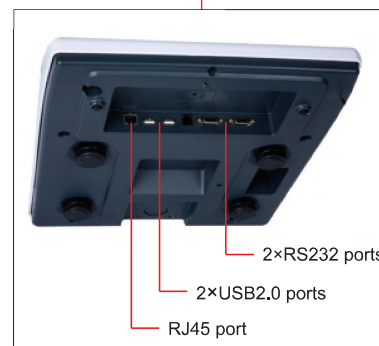

MULTI-FUNCTION SCALES

TOUCH SCREEN

DATA OUTPUT

- Zero-setting, weighing, subtracting tare value, counting
- Checking alarm, accumulation, percentage display
- Upper and lower limit alarms: quantity, percentage, weight
- Peak (max.) and tracking mode
- Administrator permissions
- 7-inch resistive touch color screen
- Data output
- Unit: kg, g, lb, oz, t

8005-30

alarm light (optional)

scanner (optional)

printer (optional)

data output

weighing test interface

NO.	Product	Weight(kg)	Unit	Quantity	Time
1	Sample a	0.3	kg	0	18:50
2	Sample b	0.22	kg	0	18:57
3	Sample c	0.58	kg	0	19:06
4	Sample d	0.21	kg	0	19:36
5	Sample e	0.57	kg	0	19:43
6	Sample f	0.34	kg	0	19:46
7	Sample g	0.21	kg	0	19:46
8	Sample h	0.21	kg	0	19:50
9	Sample i	0.57	kg	0	19:50
10	Sample j	0.93	kg	0	08:43
11	Sample k	7.6	oz	0	18:32
12	Sample l	11.8	oz	0	18:43
13	Sample m	31	oz	0	18:44

Item count: 53 Weight: 5.435kg Qty: 750pcs

records search

SPECIFICATION

Code	8005-3	8005-6	8005-15	8005-30
Weighing capacity	3kg	6kg	15kg	30kg
Minimal load	2g	4g	10g	20g
Readability (d)	0.1g	0.2g	0.5g	1g
Repeatability	±0.2g	±0.4g	±0.5g	±1g
Linearity	±0.5g	±1g	±1.5g	±3g
Stabilization time	3s			
Dimension of pan	300×230mm			
Output	RS232, USB, RJ45			
Operation temperature	0~40°C			
Operation humidity	≤80%RH			
Power supply	7.4V rechargeable Li-ion battery			
Dimension (L×W×H)	377×330×129mm			