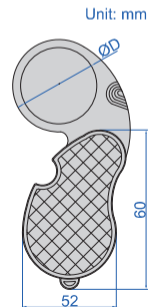

FOLDING MAGNIFIER WITH ILLUMINATION

- Resin lens
- Powered by 2xCR1620 batteries (included)
- LED lights up automatically when opened

7514-1

Code	Magnification	Lens diameter (ØD)
7514-1	2.5X	Ø45mm