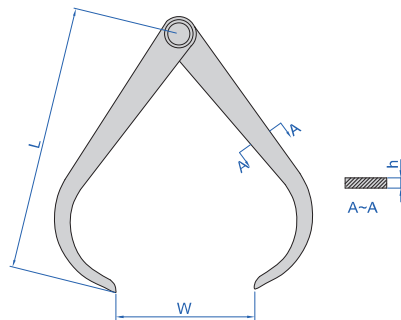

OUTSIDE CALIPERS

- Made of carbon steel

7241-150

Code	Size (L)	Range (W)	h
7241-150	150mm	0-150mm	2mm
7241-200	200mm	0-200mm	3mm
7241-300	300mm	0-300mm	3mm