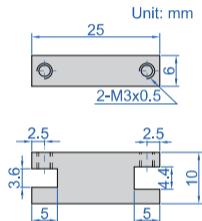

6143

- Supplied in pair
- Made of stainless steel
- Suitable for caliper series **1124, 1526, 1530, 1199, 1520, 1176, 1178, 1120, 1121, 1187, 1129, 1185** and **1376**

Code

6143

DEPTH STOP FOR CALIPERS

application