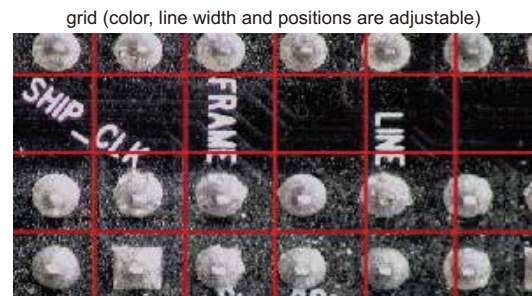

TAKE PICTURES
AND VIDEOS

BUILT-IN
LITHIUM BATTERY

MINI DIGITAL MICROSCOPE (ECONOMIC TYPE) CODE 5311-M710

32G memory card
and holder (included)

infrared ray remote
controller (included)

SPECIFICATION

| | |
|---------------------------|---|
| Display resolution | 1280×800 |
| Sensor | 1/3" CMOS |
| Pixel | 13M |
| Single pixel size | 1.12μm×1.12μm |
| Frame rate | 60fps/30fps |
| Magnification | 6.5X~60X |
| View field | 3.6×2~33×18.5mm |
| White balance | auto/manual (10 levels RGB)/calibration |
| Exposure control | AE lock/exposure compensation (10 levels) |
| Image control | contrast/saturation/sharpness (10 levels) |
| Record media | memory card (128G Max) |
| Output | HDMI |
| Power supply | power adapter |
| Dimension (L×W×H) | 180×200×360mm |
| Weight | 1.3kg |

■ **Screen freezing:**

full screen

freezing screen

up-down split screen

freezing screen

real-time image

left-right split screen

freezing screen

real-time image

1/4 split screen

first freezing screen

second freezing screen

real-time image

third freezing screen

SOFTWARE FOR COMPUTER (included)

- **Language:** Chinese (Simplified), English
- **Operation system:** Windows 7/8/8.1/10 (64bit)
- **Port:** USB2.0 or above
- **Measuring accuracy:** 0.02mm