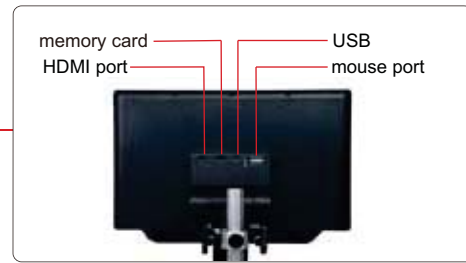

TAKE PICTURES
AND VIDEOS

BUILT-IN
LITHIUM BATTERY

MINI DIGITAL MICROSCOPE (ECONOMIC TYPE) CODE 5311-M710

32G memory card
and holder (included)

infrared ray remote
controller (included)

SPECIFICATION

| | |
|---------------------------|---|
| Display resolution | 1280×800 |
| Sensor | 1/3" CMOS |
| Pixel | 13M |
| Single pixel size | 1.12μm×1.12μm |
| Frame rate | 60fps/30fps |
| Magnification | 6.5X~60X |
| View field | 3.6×2~33×18.5mm |
| White balance | auto/manual (10 levels RGB)/calibration |
| Exposure control | AE lock/exposure compensation (10 levels) |
| Image control | contrast/saturation/sharpness (10 levels) |
| Record media | memory card (128G Max) |
| Output | HDMI |
| Power supply | power adapter |
| Dimension (L×W×H) | 180×200×360mm |
| Weight | 1.3kg |

STANDARD DELIVERY

| | |
|-----------------------------------|------|
| Main unit | 1 pc |
| USB cable | 1 pc |
| HDMI cable | 1 pc |
| IR remote controller | 1 pc |
| 32G memory card and holder | 1 pc |
| Plastic calibration rule | 1 pc |
| Power adapter | 1 pc |