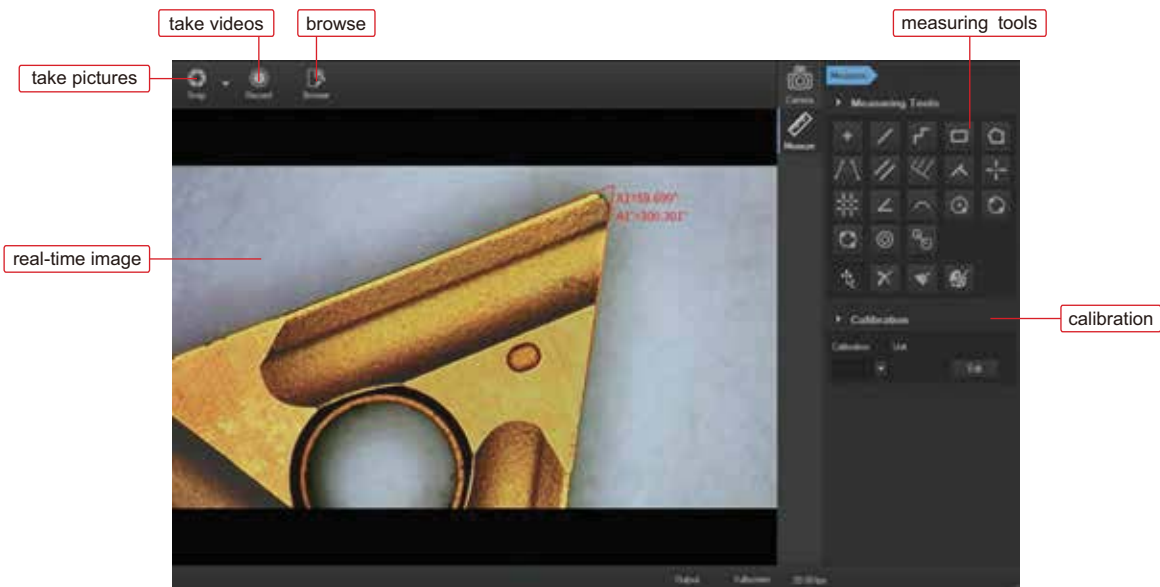

■ **Screen freezing:**

full screen

freezing screen

up-down split screen

freezing screen

real-time image

left-right split screen

freezing screen

real-time image

1/4 split screen

first freezing screen

second freezing screen

real-time image

third freezing screen

SOFTWARE FOR COMPUTER (included)

- **Language:** Chinese (Simplified), English
- **Operation system:** Windows 7/8/8.1/10 (64bit)
- **Port:** USB2.0 or above
- **Measuring accuracy:** 0.02mm

take videos

browse

measuring tools

take pictures

real-time image

calibration